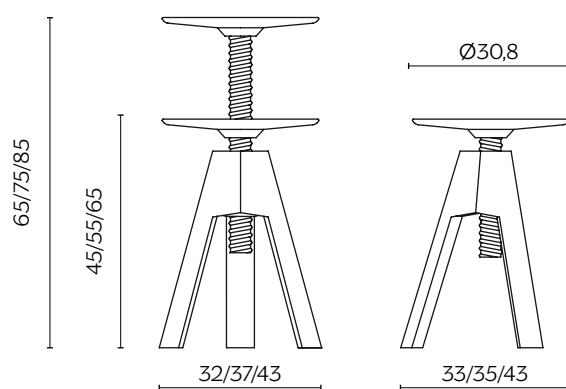

Vitos uses colour to refresh spaces and wood to clear away the excess.
The form is playful and iconic, easily standing out in the market.
Available in low, medium and tall.

DIMENSIONI | DIMENSIONS

lunghezza | width: 31,5 cm

larghezza | depth: 34,4 cm

altezza | height: 46 cm

FINITURE STRUTTURA | STRUCTURE FINISHES

LACCATO | LACQUER

Zucca
NCS S2070-Y10R

Mattone
NCS S3060-Y60R

Pompei
NCS 4550-Y70R

Bloody Mary
NCS 4550-Y80R