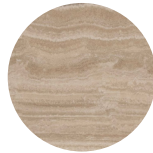

Bisanzio
NCS 6030-B

Nuvola
NCS S2020-B

Bianco
NCS S0502-Y

Burro
NCS S0510-C80Y

Creta
NCS S2005-Y10R

Grigio Seta
NCS S2502-Y

Antracite
NCS S7005-B20C

Nero
NCS S9000-N

FINITURE BASE | BASE FINISHES

LEGNO | WOOD

Rovere Fiammato
Flamed Oak

Noce Canaletto
Canaletto Walnut

Frassino Nero
Black Ash

TRAVERTINO | TRAVERTINE

Naturale
Natural

LACCATO | LACQUER

13 colori
13 colours