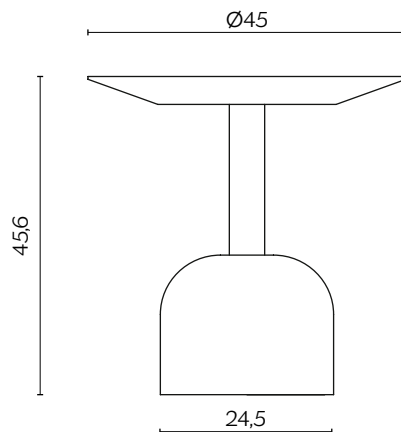

In its occasional table version, Illo looks even cuter. With its reduced volumes, it is reminiscent of gym weights, but don't worry, you don't have to lift it! It comes as a pair of tables, and their light-hearted, authentic look are a textbook example of lightness.

DIMENSIONI | DIMENSIONS

lunghezza | width: 65 cm
larghezza | depth: 65 cm
altezza | height: 35,6 cm

lunghezza | width: 45 cm
larghezza | depth: 45 cm
altezza | height: 45,6 cm

FINITURE PIANO | TOP FINISHES