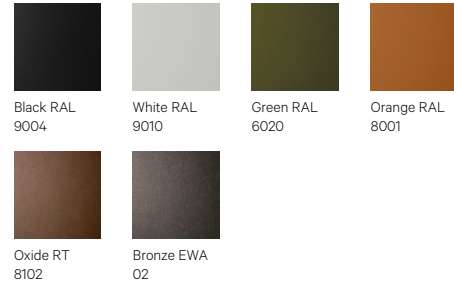

Eco Leather

G1: Toronto | G2: Palma NF

Fabrics by Gabriel

G1: Europost, Crisp, Capture, Focus | G2: Morph | G3: Luna, Focus M.

Metal Frames

Leather

G4: Gracia

Fabrics by Kvadrat