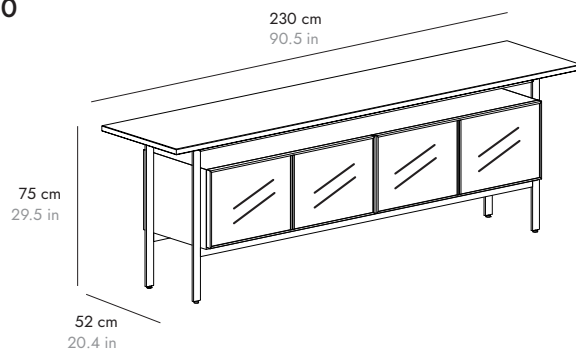

DETAILS. DETALLES

CHICAGO

BY NORM ARCHITECTS, 2020

punt

GLASS DOORS. PUERTAS DE VIDRIO

CHC310

CHC330

CHC410