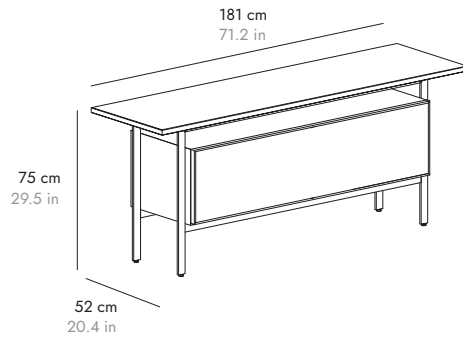

CHC430

CHICAGO

BY NORM ARCHITECTS, 2020

punt

WOODEN DOOR. PUERTAS DE MADERA

CHC320

CHC340

CHC420