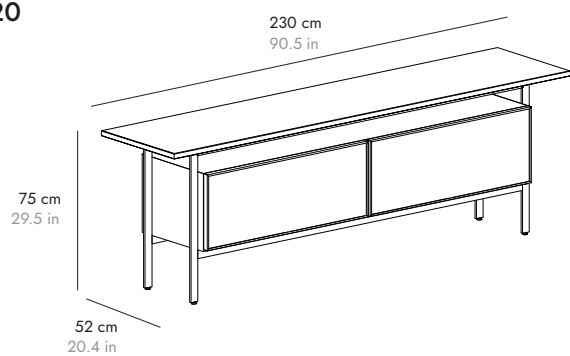

CHC430

CHICAGO

BY NORM ARCHITECTS, 2020

punt

WOODEN DOOR. PUERTAS DE MADERA

CHC320

CHC340

CHC420