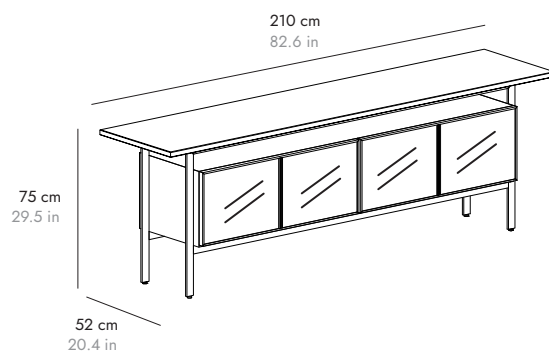

CHICAGO

BY NORM ARCHITECTS, 2020

punt

GLASS DOORS. PUERTAS DE VIDRIO

CHC310

CHC330

CHC410

CHC430