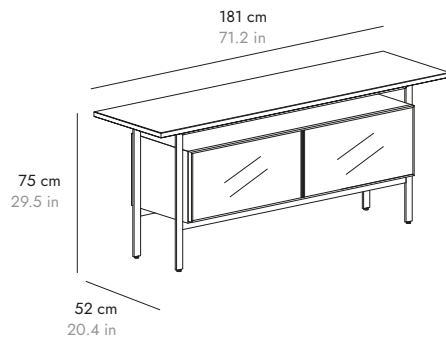

DETAILS. DETALLES

CHICAGO

BY NORM ARCHITECTS, 2020

punt

GLASS DOORS. PUERTAS DE VIDRIO

CHC310

CHC330

CHC410