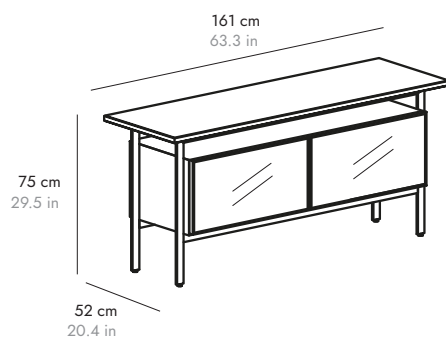

DETAILS. DETALLES

CHICAGO

BY NORM ARCHITECTS, 2020

punt

GLASS DOORS. PUERTAS DE VIDRIO

CHC310

CHC330

CHC410