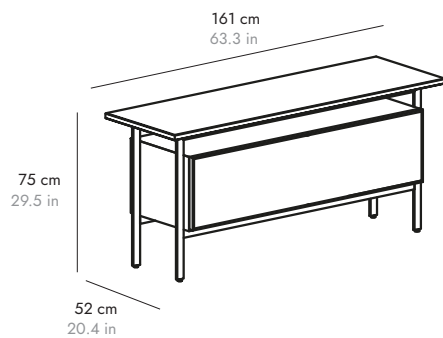

CHC430

CHICAGO

BY NORM ARCHITECTS, 2020

punt

WOODEN DOOR. PUERTAS DE MADERA

CHC320

CHC340

CHC420