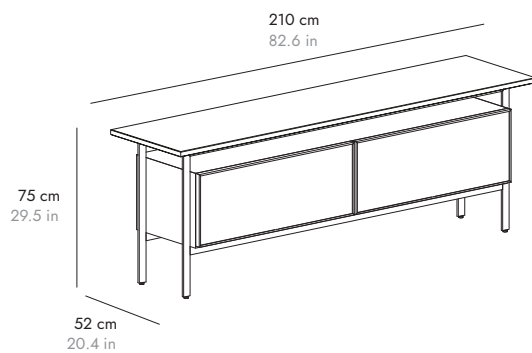

CHICAGO

BY NORM ARCHITECTS, 2020

punt

WOODEN DOOR. PUERTAS DE MADERA

CHC320

CHC340

CHC420

CHC440