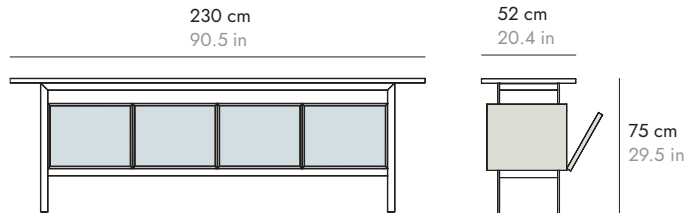

CHICAGO

BY NORM ARCHITECTS, 2020

punt

GLASS DOORS PUERTAS DE VIDRIO

CHC310

CHC410

WOODEN DOORS PUERTAS DE MADERA

CHC320

CHC420