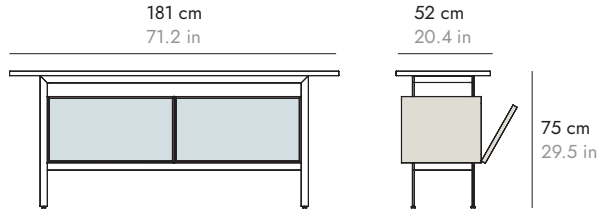

CHICAGO

BY NORM ARCHITECTS, 2020

punt

GLASS DOORS PUERTAS DE VIDRIO

CHC310