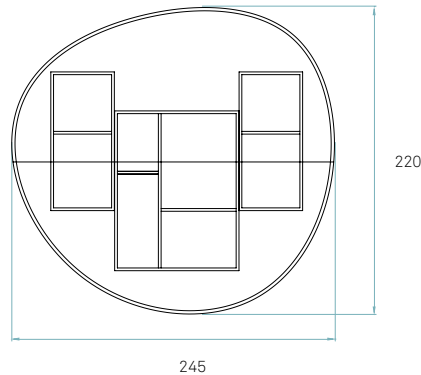

Candelabro

by Mariví Calvo

Catalogue Pg. 160-165, 254, 258

References

CLBO 15 DIM WB
Dimmable
White birds

CLBO 15 DIM GB
Dimmable
Gold birds

NOTE:
Drop lengths proposed here are for a 330-400 cm ceiling. Other lengths may be requested.

Components

Canopy
Upholstered
gray/white leather
ø 245 cm

Ceramic birds
Glaze: white or gold

Weight

- PALLET 1**
Gross - 185 Kg
- PALLET 2**
Gross - 17,5 Kg
- PALLET 3**
Gross - 121 Kg
- PALLET 4**
Gross - 124,5 Kg
- PALLET 5**
Gross - 152 Kg

Total Gross - 600 Kg
Total Net- 138 Kg

Box size

- PALLET 1 / Canopy**
265x58x175cm - 2,69 m³
- PALLET 2 / Installation**
186x43x27cm - 0,21 m³
- PALLET 3 / Shades**
111x113x185cm - 2,32 m³
- PALLET 4 / Shades**
155x90x165cm - 2,29 m³
- PALLET 5 / Shades, Birds & Bulbs**
145x130x145cm - 2,73 m³