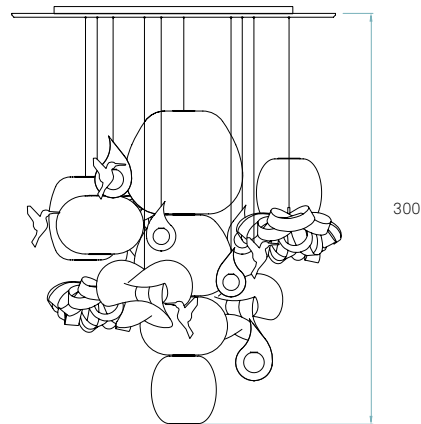

Candelabro

by Mariví Calvo

Catalogue Pg. 160-165, 254, 258

References

CLBO 15 DIM WB
Dimmable
White birds

CLBO 15 DIM GB
Dimmable
Gold birds

NOTE:
Drop lengths proposed here are for a 330-400 cm ceiling. Other lengths may be requested.

Components

Canopy
Upholstered
gray/white leather
ø 245 cm

Ceramic birds
Glaze: white or gold

Weight

- PALLET 1**
Gross - 185 Kg
- PALLET 2**
Gross - 17,5 Kg
- PALLET 3**
Gross - 121 Kg
- PALLET 4**
Gross - 124,5 Kg
- PALLET 5**
Gross - 152 Kg

Total Gross - 600 Kg
Total Net- 138 Kg

Box size

- PALLET 1 / Canopy**
265x58x175cm - 2,69 m³
- PALLET 2 / Installation**
186x43x27cm - 0,21 m³
- PALLET 3 / Shades**
111x113x185cm - 2,32 m³
- PALLET 4 / Shades**
155x90x165cm - 2,29 m³
- PALLET 5 / Shades, Birds & Bulbs**
145x130x145cm - 2,73 m³