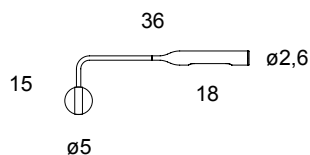

Flo Wall M

Foster + Partners, 2013

LED wall lamp, in varnish coated aluminium and steel.
Head rotates by 300°, arm pivots by 90°+ 90°.
3W-LED which you can switch on with one click for full light intensity, with two clicks for half light intensity.
The maximum energy absorption is 5W.
Without feeder.

TECHNICAL DATAS	Product Name (code)	Flo Wall M (976)
	Certificates	
	Norms	EN 60-598-1 (CEI 34-21)
	Light sources	1 x 3W-LED [3000K • 250 lm]
	Available	230V (Europe) - 120V (USA - Japan) - 240V (UK)
	Insulation Class	III
	Protection Class	IP20
	Packaging	0,012m³ - 1,1Kg

COLOURS										
	Black Soft-touch	Matt White	Matt Red	Matt Yellow	Matt Orange	Matt Cyan	Matt Green	Metallic Bronze	Gunmetal	Brushed Nickel

FAMILY				
	Flo Bedside	Flo Desk	Flo Lounge	Flo Floor
	Flo Wall	Flo Grommet	Flo Clamp