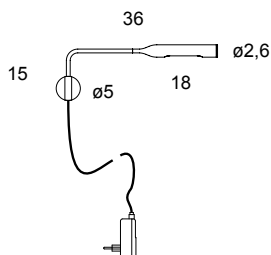

# Flo Wall

Foster+Partners, 2013

LED wall lamp, in varnish coated aluminium and steel.  
Head rotates by 300°, arm pivots by 90°+ 90°.  
3W-LED which you can switch on with one click for full light intensity, with two clicks for half light intensity.  
The maximum energy absorption is 5W.

<b>TECHNICAL DATAS</b>	Product Name (code)	<b>Flo Wall (975)</b>
	Certificates	
	Norms	<b>EN 60-598-1 (CEI 34-21)</b>
	Light sources	<b>1 x 3W-LED [3000K • 250 lm]</b>
	Available	<b>230V (Europe) - 120V (USA - Japan) - 240V (UK)</b> <i>(fittings come with appropriate plug feeder)</i>
	Insulation Class	<b>III</b>
	Protection Class	<b>IP20</b>
	Packaging	<b>0,012m<sup>3</sup> - 1,15Kg</b>

# Flo Wall M

Foster + Partners, 2013

LED wall lamp, in varnish coated aluminium and steel.  
Head rotates by 300°, arm pivots by 90°+ 90°.  
3W-LED which you can switch on with one click for full light intensity, with two clicks for half light intensity.  
The maximum energy absorption is 5W.  
Without feeder.

<b>TECHNICAL DATAS</b>	Product Name (code)	<b>Flo Wall M (976)</b>
	Certificates	
	Norms	<b>EN 60-598-1 (CEI 34-21)</b>
	Light sources	<b>1 x 3W-LED [3000K • 250 lm]</b>
	Available	<b>230V (Europe) - 120V (USA - Japan) - 240V (UK)</b>
	Insulation Class	<b>III</b>
	Protection Class	<b>IP20</b>
	Packaging	<b>0,012m<sup>3</sup> - 1,1Kg</b>