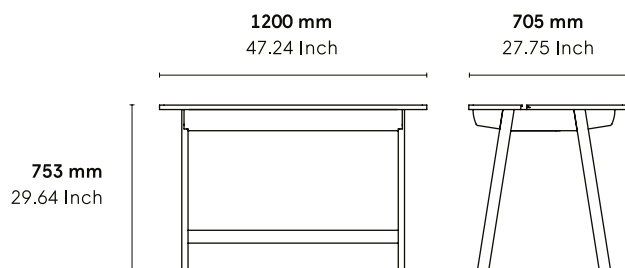

Landa rectangular table

753 x 1200 x 705 mm

Design by Samuel Accoceberry

The Landa desktop has a transverse channel for cable management. Its rear part hides two independently opened drawers allowing us to keep our work material tidied away, leaving the desktop always clear. Underneath the desk top there is also a discreet drawer.

CATEGORY:

Table

ENVIRONMENT:

Indoor

APPLICATIONS:

- CHR
- Public
- Office

WEIGHT: 24 kg

MATERIALS:

Solid oak construction. Solid oak top (3 ply, 22 mm thickness) or laminate top.

MADE TO ORDER: Finishes and upholsteries to be specified.

ACCESSORIES: No

OPTIONS: Big & small boxes for pencils storage in oak.

DIMENSIONS :

Non contractual document - modifiable without previous notice.

Electrification

Électrification Bachmann

Cable pass system

TABLES

Desk Tables

Desk Tables