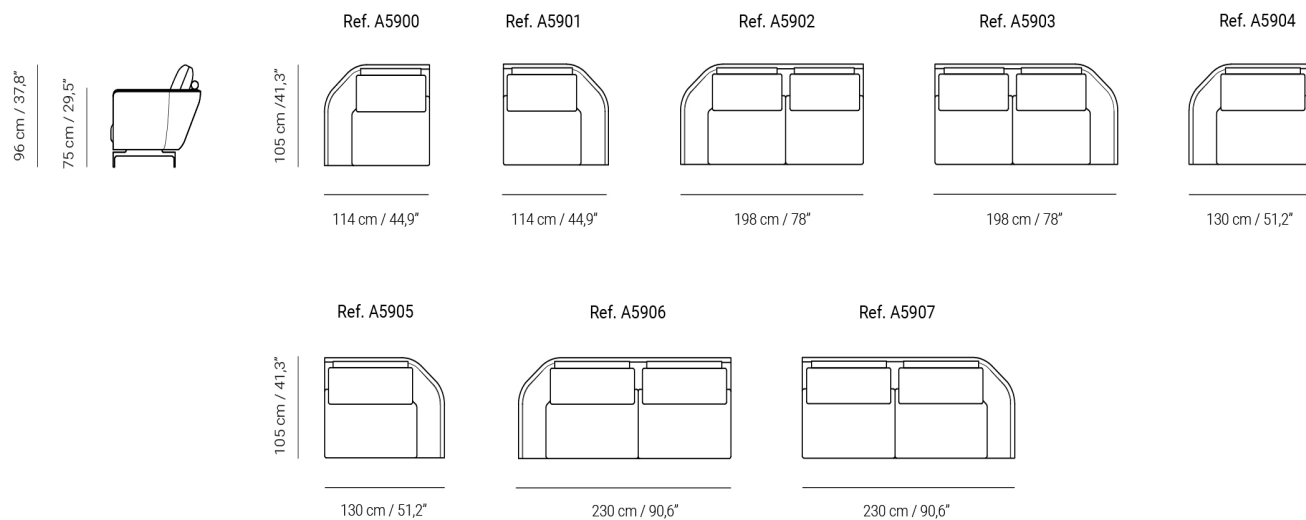

Disc allows you to design customised layouts. Ideal for creating very large arrangements. A well-balanced family of sofas, modules and poufs that fulfils every need.

96 cm / 37,8"

312 cm / 122,8

75 cm / 29,5"

105 cm / 41,3"

COLECCION DISC | DISC COLLECTION

Variantes / Variants -

Componentes / Components -

Ref. A5920

Ref. A5912

130 cm / 51,2"

130 cm / 51,2"

Ref. A5908

Ref. A5909

Ref. A5910

Ref. A5911

96 cm / 37,8"

105 cm / 41,3"

84 cm / 33,1"

168 cm / 66,1"

100 cm / 39,4"

200 cm / 78,7"