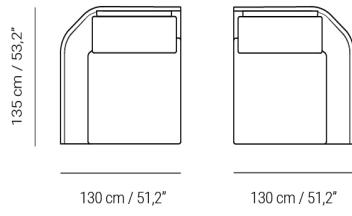

Disc allows you to design customised layouts. Ideal for creating very large arrangements. A well-balanced family of sofas, modules and poufs that fulfils every need.

96 cm / 37,8"

312 cm / 122,8

75 cm / 29,5"

105 cm / 41,3"

COLECCION DISC | DISC COLLECTION

Variantes / Variants -

Componentes / Components -

Ref. A5920

Ref. A5912

130 cm / 51,2"

130 cm / 51,2"

Ref. A5908

Ref. A5909

Ref. A5910

Ref. A5911

96 cm / 37,8"

105 cm / 41,3"

84 cm / 33,1"

168 cm / 66,1"

100 cm / 39,4"

200 cm / 78,7"