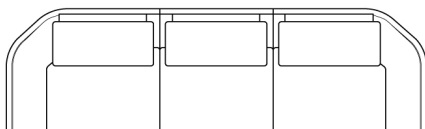

Disc allows you to design customised layouts. Ideal for creating very large arrangements. A well-balanced family of sofas, modules and poufs that fulfils every need.

96 cm / 37,8"

312 cm / 122,8

75 cm / 29,5"

105 cm / 41,3"

COLECCION DISC | DISC COLLECTION

Variantes / Variants -

Componentes / Components -

Ref. A5920

Ref. A5912

130 cm / 51,2"

130 cm / 51,2"

Ref. A5908

Ref. A5909

Ref. A5910

Ref. A5911

96 cm / 37,8"

105 cm / 41,3"

84 cm / 33,1"

168 cm / 66,1"