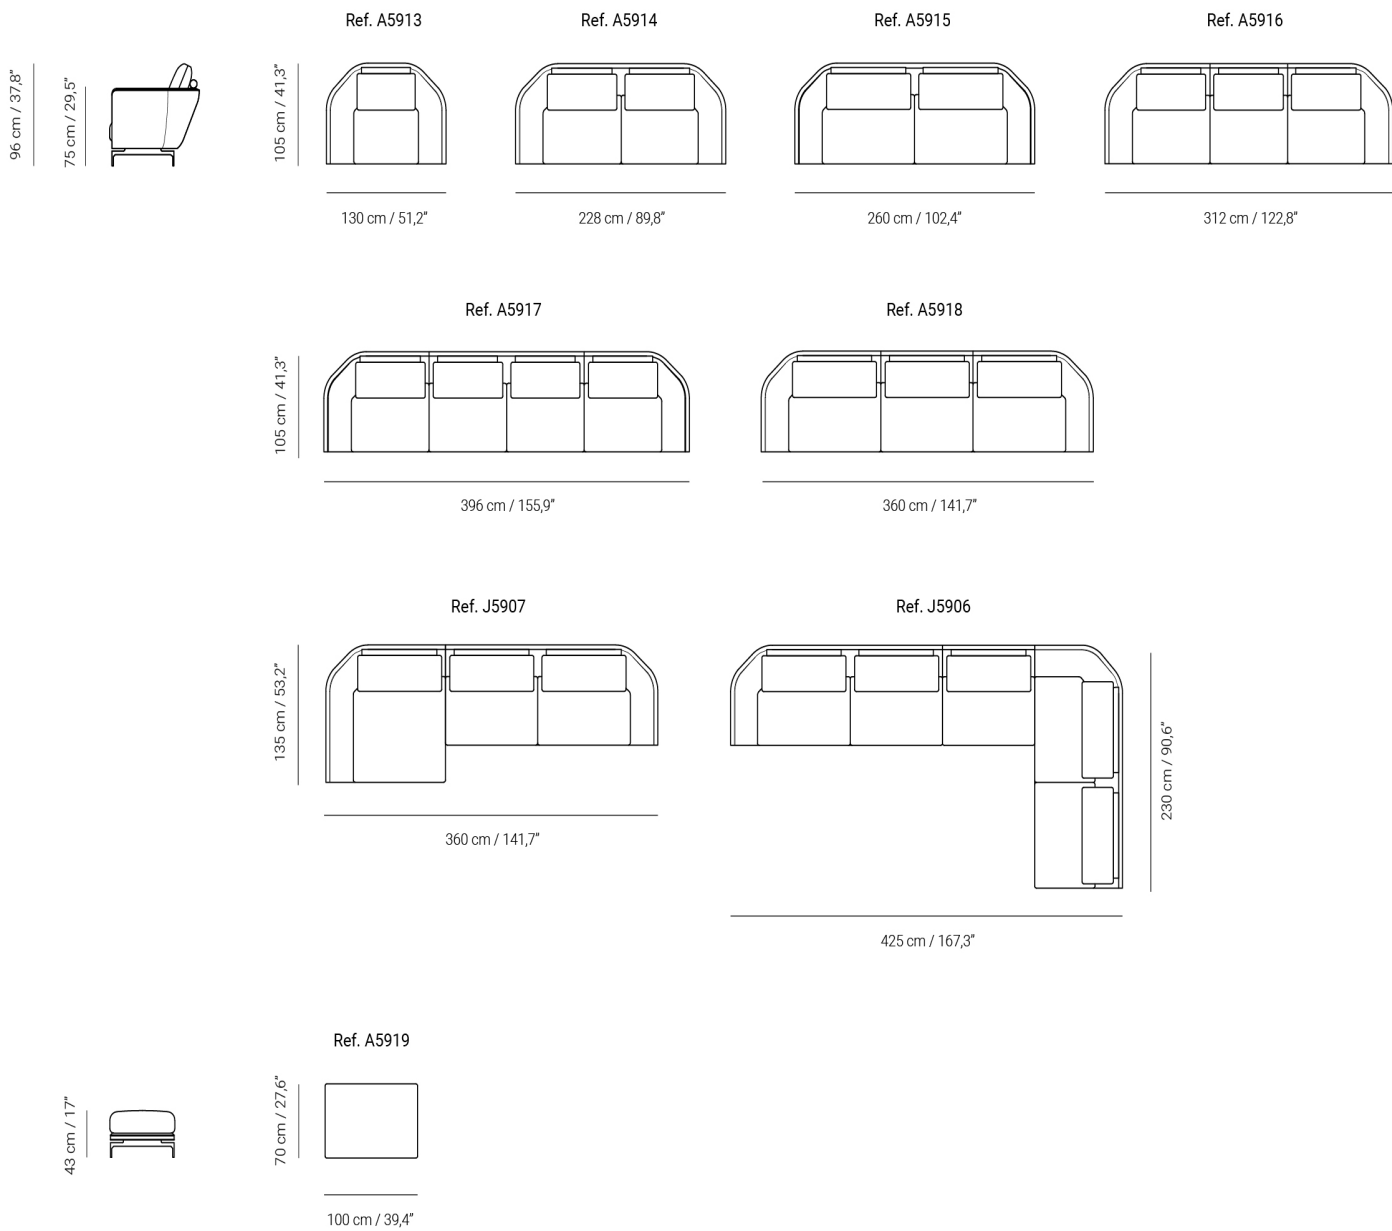

Disc allows you to design customised layouts. Ideal for creating very large arrangements. A well-balanced family of sofas, modules and poufs that fulfils every need.

96 cm / 37,8"

312 cm / 122,8

75 cm / 29,5"

105 cm / 41,3"

COLECCION DISC | DISC COLLECTION

Variantes / Variants -

Componentes / Components -

Ref. A5920

Ref. A5912

130 cm / 51,2"

130 cm / 51,2"

Ref. A5908

Ref. A5909

Ref. A5910

Ref. A5911

96 cm / 37,8"

105 cm / 41,3"

84 cm / 33,1"

168 cm / 66,1"

100 cm / 39,4"

200 cm / 78,7"