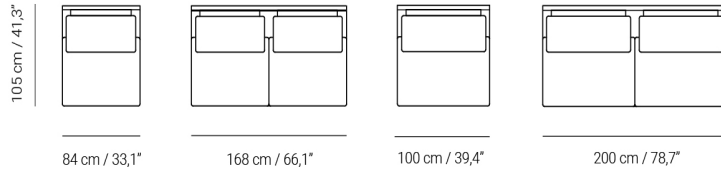

Disc allows you to design customised layouts. Ideal for creating very large arrangements. A well-balanced family of sofas, modules and poufs that fulfils every need.

96 cm / 37,8"

312 cm / 122,8

75 cm / 29,5"

105 cm / 41,3"

COLECCION DISC | DISC COLLECTION

Variantes / Variants -

Componentes / Components -

Ref. A5920

Ref. A5912

130 cm / 51,2"

130 cm / 51,2"

Ref. A5908

Ref. A5909

Ref. A5910

Ref. A5911

96 cm / 37,8"

105 cm / 41,3"

84 cm / 33,1"

168 cm / 66,1"

100 cm / 39,4"

200 cm / 78,7"