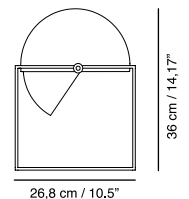

## Medidas / Measures Measurements / Mittengun

Ø 24.4 cm / 9.6"