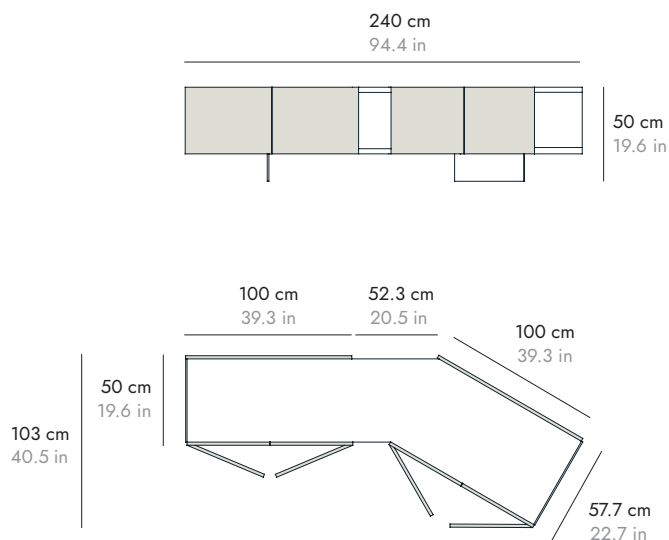

DETAILS DETALLES

FIRENZE

BY RODOLFO DORDONI, 2023

punt

DIMENSIONS DIMENSIONES

FIR401

FIR402

The sideboard has a 2700K interior light with activation by opening and closing doors or with activation by movement of the foot under the sideboard. The light can remain on when the doors are closed.

FIRENZE

BY RODOLFO DORDONI, 2023

punt

DIMENSIONS DIMENSIONES

FIR501

Right-hand side cabinet door opening

Apertura puerta vitrina derecha

FIR502