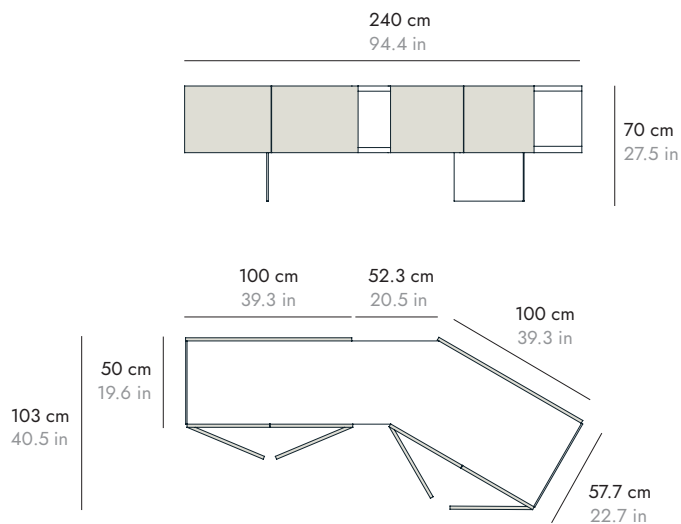

DETAILS DETALLES

FIRENZE

BY RODOLFO DORDONI, 2023

punt

DIMENSIONS DIMENSIONES

FIR401

FIR402

The sideboard has a 2700K interior light with activation by opening and closing doors or with activation by movement of the foot under the sideboard. The light can remain on when the doors are closed.

FIRENZE

BY RODOLFO DORDONI, 2023

punt

DIMENSIONS DIMENSIONES

FIR501

Right-hand side cabinet door opening

Apertura puerta vitrina derecha

FIR502