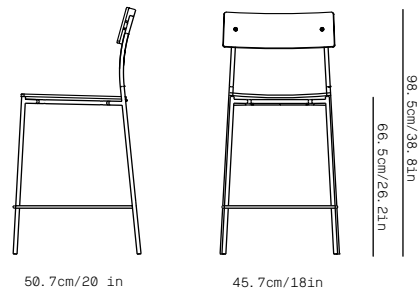

DESCRIPTION

Alex Bistro Stool is the latest addition to the Alex collection. A stackable stool designed for more compact spaces, whether it be work or domestic. Like the rest of the collection, it shares an extreme simplicity and an expressiveness that gives it an identity. It is currently available in curved wood in three finishes, natural oak, black-stained oak and smoke-stained oak, seat upholstered in fabric in several finishes.

ALEX BISTRO STOOL

INFORMACIÓN TÉCNICA TECHNICAL INFORMATION

Alex Stool V1 *Sin tapizar* Unupholstered

Alex Stool VT1 *Tapizada* Upholstered

ALEX BISTRO STOOL

INFORMACIÓN TÉCNICA TECHNICAL INFORMATION

ESTRUCTURA STRUCTURE