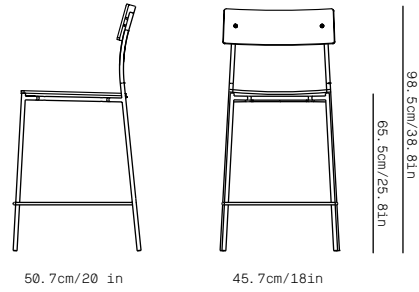

DESCRIPTION

Alex Bistro Stool is the latest addition to the Alex collection. A stackable stool designed for more compact spaces, whether it be work or domestic. Like the rest of the collection, it shares an extreme simplicity and an expressiveness that gives it an identity. It is currently available in curved wood in three finishes, natural oak, black-stained oak and smoke-stained oak, seat upholstered in fabric in several finishes.

ALEX BISTRO STOOL

INFORMACIÓN TÉCNICA TECHNICAL INFORMATION

Alex Stool V1 *Sin tapizar* Unupholstered

Alex Stool VT1 *Tapizada* Upholstered

ALEX BISTRO STOOL

INFORMACIÓN TÉCNICA TECHNICAL INFORMATION

ESTRUCTURA STRUCTURE