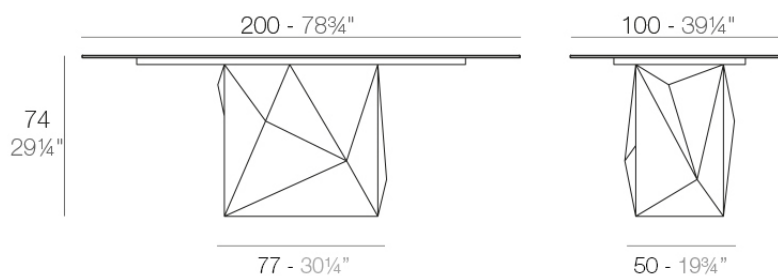

## Faz table 200x100x72

by Ramón Esteve

Faz is a modular collection of outdoor furniture and planters designed by Ramón Esteve for Vondom. He is the architect of harmony, serenity, timelessness and universality, and he has created mineral and emphatic shapes that make Faz a design that contextualizes with homes and installations. An ambience, encircling as a result of the blissful combination of the material and lighting, so that the sole sensation would be its fusion.

### Description

Made of polyethylene resin by rotational moulding. 100% Recyclable. Item suitable for indoor and outdoor use. Available in different finishes.

Weight: 100.15 Kg

FAZ Mesa 200 x 100  
FAZ Dinning Table 78¾" x 39¼"