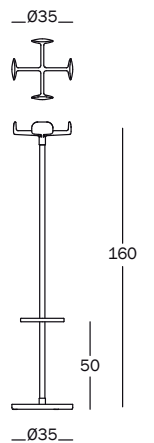

Four Leaves

Design Edward Barber & Jay Osgerby, 2010

Coat stand.

Base and coat hanger in die-cast aluminium, polished or painted. Frame in aluminium tube, polished or painted.

 2 PACKAGE

Art. nr.	Coat stand in aluminium
----------	-------------------------

AC700	polished
-------	----------

AC710	black 5130
-------	------------

Coat stand with umbrella stand.

Base, coat hanger and umbrella stand in die-cast aluminium, polished or painted. Frame in aluminium tube, polished or painted.

 2 PACKAGE

Art. nr.	Coat stand in aluminium
----------	-------------------------

AC704	polished
-------	----------

AC714	black 5130
-------	------------

Coat stand in aluminium

 polished

 black 5130