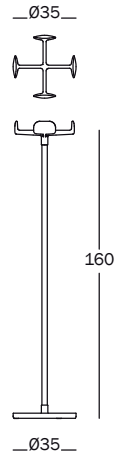

Four Leaves

Design Edward Barber & Jay Osgerby, 2010

Coat stand.

Base and coat hanger in die-cast aluminium, polished or painted. Frame in aluminium tube, polished or painted.

 2 PACKAGE

Art. nr.	Coat stand in aluminium
----------	-------------------------

AC700	polished
-------	----------

AC710	black 5130
-------	------------

Coat stand with umbrella stand.

Base, coat hanger and umbrella stand in die-cast aluminium, polished or painted. Frame in aluminium tube, polished or painted.

 2 PACKAGE

Art. nr.	Coat stand in aluminium
----------	-------------------------

AC704	polished
-------	----------

AC714	black 5130
-------	------------

Coat stand in aluminium

 polished

 black 5130