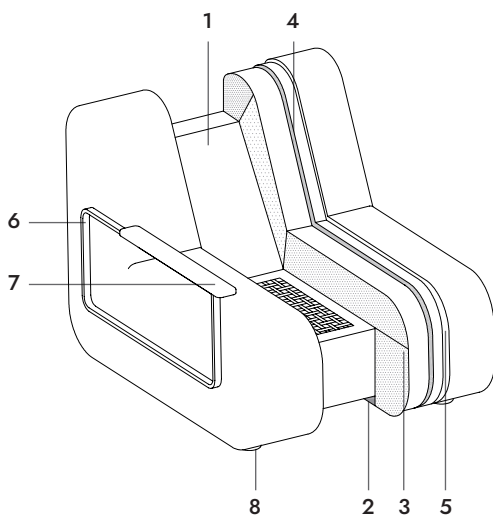

1. Pinewood frame with strap on the seat.
2. Flame-retardant black foaming.
3. Flameproof foams of flexible polyurethane in different densities.
4. 150-grams padding.
5. Fabric or leather.
6. Armrest in anodised aluminium or powder-coated steel.
7. Armrests' top of oak or walnut wood.
8. Plastic legs.

1. Armazón de madera de pino con correa en el asiento.
2. Espumado negro ignífugo.
3. Espumas ignífugas de poliuretano flexible en diferentes densidades.
4. Acolchado de 150 gramos.
5. Tejido o cuero.
6. Apoyabrazos de aluminio anodizado o acero con recubrimiento de polvo.
7. Parte superior de los reposabrazos de madera de roble o nogal.
8. Patas de plástico.