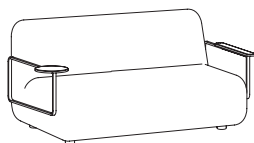

73 cm
28.8 in

GIN

BY TERENCE WOODGATE, 2016

punt

DIMENSIONS. DIMENSIONES

GIN300

148 cm
58.3 in

95 cm
37.4 in

73 cm
28.8 in

GIN 301 + GIN 302

148 cm
58.3 in

95 cm
37.4 in

73 cm
28.8 in

GIN 303 + GIN 304

148 cm
58.3 in

95 cm
37.4 in

73 cm
28.8 in

GIN 305 + GIN 306

148 cm
58.3 in

95 cm
37.4 in

73 cm
28.8 in

GIN 307 + GIN 308

148 cm
58.3 in

95 cm
37.4 in

73 cm
28.8 in

GIN

BY TERENCE WOODGATE, 2016

punt

DIMENSIONS. DIMENSIONES

GIN401

GIN402

GIN201