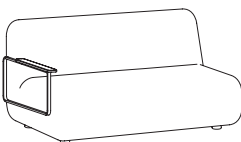

73 cm
28.8 in

GIN

BY TERENCE WOODGATE, 2016

punt

DIMENSIONS. DIMENSIONES

GIN300

148 cm
58.3 in

95 cm
37.4 in

73 cm
28.8 in

GIN 301 + GIN 302

148 cm
58.3 in

95 cm
37.4 in

73 cm
28.8 in

GIN 303 + GIN 304

148 cm
58.3 in

95 cm
37.4 in

73 cm
28.8 in

GIN 305 + GIN 306

148 cm
58.3 in

95 cm
37.4 in

73 cm
28.8 in

GIN 307 + GIN 308

148 cm
58.3 in

95 cm
37.4 in

73 cm
28.8 in

GIN

BY TERENCE WOODGATE, 2016

punt

DIMENSIONS. DIMENSIONES

GIN401

GIN402

GIN201