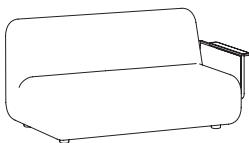

73 cm
28.8 in

GIN 105 + GIN 106

74 cm
29.2 in

95 cm
37.4 in

73 cm
28.8 in

GIN 107 + GIN 108

74 cm
29.2 in

95 cm
37.4 in

73 cm
28.8 in

GIN

BY TERENCE WOODGATE, 2016

punt

DIMENSIONS. DIMENSIONES

GIN300

148 cm
58.3 in

95 cm
37.4 in

73 cm
28.8 in

GIN 301 + GIN 302

148 cm
58.3 in

95 cm
37.4 in

73 cm
28.8 in

GIN 303 + GIN 304

148 cm
58.3 in

95 cm
37.4 in

73 cm
28.8 in

GIN 305 + GIN 306

148 cm
58.3 in

95 cm
37.4 in

73 cm
28.8 in

GIN 307 + GIN 308

148 cm
58.3 in

95 cm
37.4 in