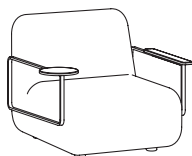

73 cm
28.8 in

GIN 101 + GIN 102

74 cm
29.2 in

95 cm
37.4 in

73 cm
28.8 in

GIN 103 + GIN 104

74 cm
29.2 in

95 cm
37.4 in

73 cm
28.8 in

GIN 105 + GIN 106

74 cm
29.2 in

95 cm
37.4 in

73 cm
28.8 in

GIN 107 + GIN 108

74 cm
29.2 in

95 cm
37.4 in

73 cm
28.8 in

GIN

BY TERENCE WOODGATE, 2016

punt

DIMENSIONS. DIMENSIONES

GIN300

148 cm
58.3 in

95 cm
37.4 in

73 cm
28.8 in

GIN 301 + GIN 302

148 cm
58.3 in

95 cm
37.4 in

73 cm
28.8 in

GIN 303 + GIN 304

148 cm
58.3 in

95 cm
37.4 in