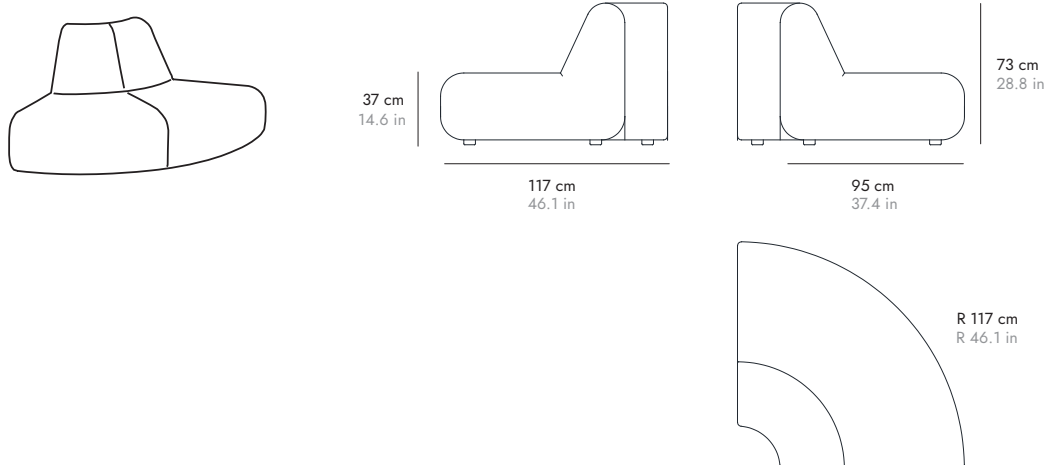

73 cm
28.8 in

GIN

BY TERENCE WOODGATE, 2016

punt

DIMENSIONS. DIMENSIONES

GIN300

148 cm
58.3 in

95 cm
37.4 in

73 cm
28.8 in

GIN 301 + GIN 302

148 cm
58.3 in

95 cm
37.4 in

73 cm
28.8 in

GIN 303 + GIN 304

148 cm
58.3 in

95 cm
37.4 in

73 cm
28.8 in

GIN 305 + GIN 306

148 cm
58.3 in

95 cm
37.4 in

73 cm
28.8 in

GIN 307 + GIN 308

148 cm
58.3 in

95 cm
37.4 in

73 cm
28.8 in

GIN

BY TERENCE WOODGATE, 2016

punt

DIMENSIONS. DIMENSIONES

GIN401

GIN402

GIN201