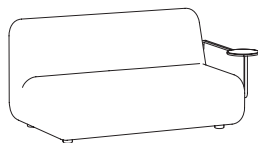

73 cm
28.8 in

GIN 105 + GIN 106

74 cm
29.2 in

95 cm
37.4 in

73 cm
28.8 in

GIN 107 + GIN 108

74 cm
29.2 in

95 cm
37.4 in

73 cm
28.8 in

GIN

BY TERENCE WOODGATE, 2016

punt

DIMENSIONS. DIMENSIONES

GIN300

148 cm
58.3 in

95 cm
37.4 in

73 cm
28.8 in

GIN 301 + GIN 302

148 cm
58.3 in

95 cm
37.4 in

73 cm
28.8 in

GIN 303 + GIN 304

148 cm
58.3 in

95 cm
37.4 in

73 cm
28.8 in

GIN 305 + GIN 306

148 cm
58.3 in

95 cm
37.4 in

73 cm
28.8 in

GIN 307 + GIN 308

148 cm
58.3 in

95 cm
37.4 in