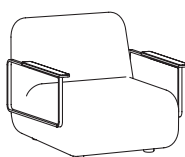

DETAILS. DETALLES

GIN

BY TERENCE WOODGATE, 2016

punt

DIMENSIONS. DIMENSIONES

GIN100

74 cm
29.2 in

95 cm
37.4 in

73 cm
28.8 in

GIN 101 + GIN 102

74 cm
29.2 in

95 cm
37.4 in

73 cm
28.8 in

GIN 103 + GIN 104

74 cm
29.2 in

95 cm
37.4 in

73 cm
28.8 in

GIN 105 + GIN 106

74 cm
29.2 in

95 cm
37.4 in

73 cm
28.8 in

GIN 107 + GIN 108

74 cm
29.2 in

95 cm
37.4 in

73 cm
28.8 in

GIN

BY TERENCE WOODGATE, 2016

punt

DIMENSIONS. DIMENSIONES

GIN300

148 cm
58.3 in

95 cm
37.4 in