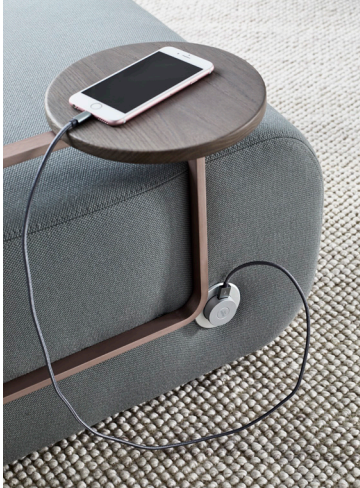

ACCESSORIES. ACCESORIOS

ACC094

USB Electrification.

Electrificación USB.

COMPOSITION. COMPOSICIÓN

1. Pinewood frame with strap on the seat.
2. Flame-retardant black foaming.
3. Flameproof foams of flexible polyurethane in different densities.
4. 150-grams padding.
5. Fabric or leather.
6. Armrest in anodised aluminium or powder-coated steel.
7. Armrests' top of oak or walnut wood.
8. Plastic legs.