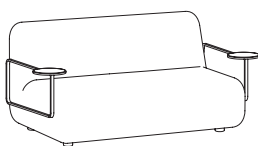

73 cm
28.8 in

GIN

BY TERENCE WOODGATE, 2016

punt

DIMENSIONS. DIMENSIONES

GIN300

148 cm
58.3 in

95 cm
37.4 in

73 cm
28.8 in

GIN 301 + GIN 302

148 cm
58.3 in

95 cm
37.4 in

73 cm
28.8 in

GIN 303 + GIN 304

148 cm
58.3 in

95 cm
37.4 in

73 cm
28.8 in

GIN 305 + GIN 306

148 cm
58.3 in

95 cm
37.4 in

73 cm
28.8 in

GIN 307 + GIN 308

148 cm
58.3 in

95 cm
37.4 in