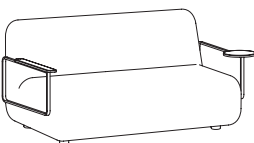

73 cm
28.8 in

GIN

BY TERENCE WOODGATE, 2016

punt

DIMENSIONS. DIMENSIONES

GIN300

148 cm
58.3 in

95 cm
37.4 in

73 cm
28.8 in

GIN 301 + GIN 302

148 cm
58.3 in

95 cm
37.4 in

73 cm
28.8 in

GIN 303 + GIN 304

148 cm
58.3 in

95 cm
37.4 in

73 cm
28.8 in

GIN 305 + GIN 306

148 cm
58.3 in

95 cm
37.4 in

73 cm
28.8 in

GIN 307 + GIN 308

148 cm
58.3 in

95 cm
37.4 in

73 cm
28.8 in

GIN

BY TERENCE WOODGATE, 2016

punt

DIMENSIONS. DIMENSIONES

GIN401

GIN402

GIN201