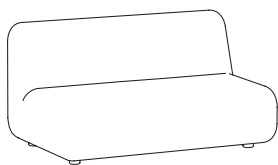

73 cm
28.8 in

GIN 105 + GIN 106

74 cm
29.2 in

95 cm
37.4 in

73 cm
28.8 in

GIN 107 + GIN 108

74 cm
29.2 in

95 cm
37.4 in

73 cm
28.8 in

GIN

BY TERENCE WOODGATE, 2016

punt

DIMENSIONS. DIMENSIONES

GIN300

148 cm
58.3 in

95 cm
37.4 in

73 cm
28.8 in

GIN 301 + GIN 302

148 cm
58.3 in

95 cm
37.4 in

73 cm
28.8 in

GIN 303 + GIN 304

148 cm
58.3 in

95 cm
37.4 in

73 cm
28.8 in

GIN 305 + GIN 306

148 cm
58.3 in

95 cm
37.4 in

73 cm
28.8 in

GIN 307 + GIN 308

148 cm
58.3 in

95 cm
37.4 in