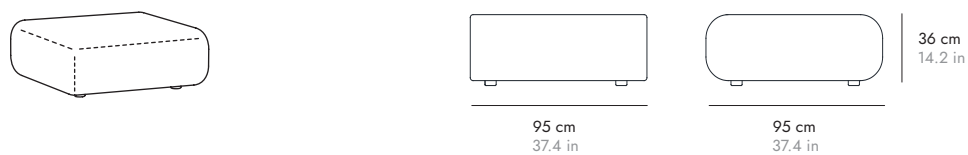

73 cm
28.8 in

GIN

BY TERENCE WOODGATE, 2016

punt

DIMENSIONS. DIMENSIONES

GIN300

148 cm
58.3 in

95 cm
37.4 in

73 cm
28.8 in

GIN 301 + GIN 302

148 cm
58.3 in

95 cm
37.4 in

73 cm
28.8 in

GIN 303 + GIN 304

148 cm
58.3 in

95 cm
37.4 in

73 cm
28.8 in

GIN 305 + GIN 306

148 cm
58.3 in

95 cm
37.4 in

73 cm
28.8 in

GIN 307 + GIN 308

148 cm
58.3 in

95 cm
37.4 in

73 cm
28.8 in

GIN

BY TERENCE WOODGATE, 2016

punt

DIMENSIONS. DIMENSIONES

GIN401

GIN402

GIN201