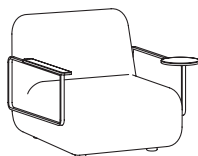

73 cm
28.8 in

GIN 101 + GIN 102

74 cm
29.2 in

95 cm
37.4 in

73 cm
28.8 in

GIN 103 + GIN 104

74 cm
29.2 in

95 cm
37.4 in

73 cm
28.8 in

GIN 105 + GIN 106

74 cm
29.2 in

95 cm
37.4 in

73 cm
28.8 in

GIN 107 + GIN 108

74 cm
29.2 in

95 cm
37.4 in

73 cm
28.8 in

GIN

BY TERENCE WOODGATE, 2016

punt

DIMENSIONS. DIMENSIONES

GIN300

148 cm
58.3 in

95 cm
37.4 in

73 cm
28.8 in

GIN 301 + GIN 302

148 cm
58.3 in

95 cm
37.4 in

73 cm
28.8 in

GIN 303 + GIN 304

148 cm
58.3 in

95 cm
37.4 in