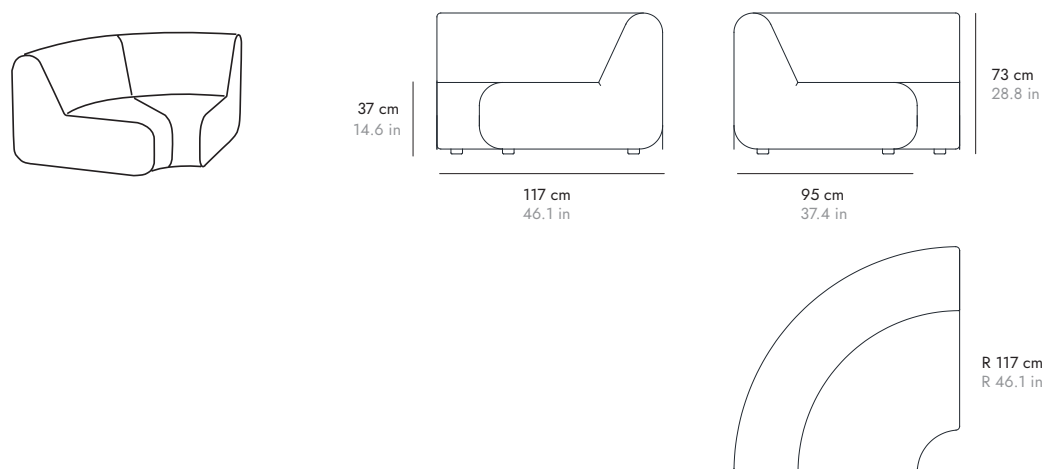

73 cm
28.8 in

GIN

BY TERENCE WOODGATE, 2016

punt

DIMENSIONS. DIMENSIONES

GIN300

148 cm
58.3 in

95 cm
37.4 in

73 cm
28.8 in

GIN 301 + GIN 302

148 cm
58.3 in

95 cm
37.4 in

73 cm
28.8 in

GIN 303 + GIN 304

148 cm
58.3 in

95 cm
37.4 in

73 cm
28.8 in

GIN 305 + GIN 306

148 cm
58.3 in

95 cm
37.4 in

73 cm
28.8 in

GIN 307 + GIN 308

148 cm
58.3 in

95 cm
37.4 in

73 cm
28.8 in

GIN

BY TERENCE WOODGATE, 2016

punt

DIMENSIONS. DIMENSIONES

GIN401

GIN402

GIN201