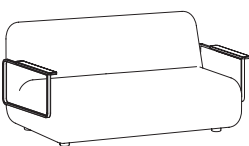

73 cm
28.8 in

GIN

BY TERENCE WOODGATE, 2016

punt

DIMENSIONS. DIMENSIONES

GIN300

148 cm
58.3 in

95 cm
37.4 in

73 cm
28.8 in

GIN 301 + GIN 302

148 cm
58.3 in

95 cm
37.4 in

73 cm
28.8 in

GIN 303 + GIN 304

148 cm
58.3 in

95 cm
37.4 in

73 cm
28.8 in

GIN 305 + GIN 306

148 cm
58.3 in

95 cm
37.4 in

73 cm
28.8 in

GIN 307 + GIN 308

148 cm
58.3 in

95 cm
37.4 in