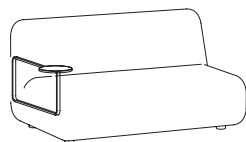

73 cm
28.8 in

GIN

BY TERENCE WOODGATE, 2016

punt

DIMENSIONS. DIMENSIONES

GIN300

148 cm
58.3 in

95 cm
37.4 in

73 cm
28.8 in

GIN 301 + GIN 302

148 cm
58.3 in

95 cm
37.4 in

73 cm
28.8 in

GIN 303 + GIN 304

148 cm
58.3 in

95 cm
37.4 in

73 cm
28.8 in

GIN 305 + GIN 306

148 cm
58.3 in

95 cm
37.4 in

73 cm
28.8 in

GIN 307 + GIN 308

148 cm
58.3 in

95 cm
37.4 in

73 cm
28.8 in

GIN

BY TERENCE WOODGATE, 2016

punt

DIMENSIONS. DIMENSIONES

GIN401

GIN402

GIN201