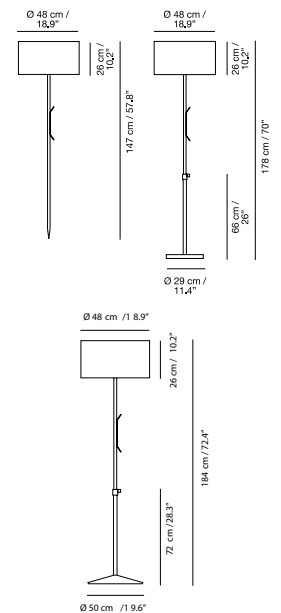

Medidas / Measures Measurements / Mittungen