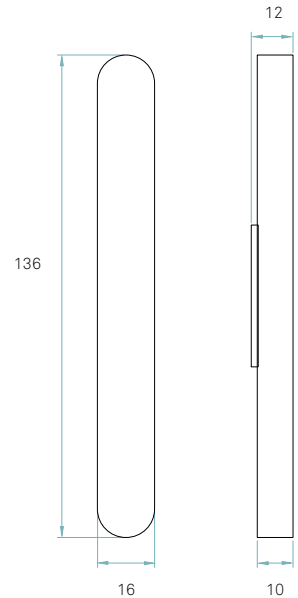

Light Emission
Diffused / Direct

Certificates

Class I 

230V

- I AG**
- I AG DIM**
Dimmable
- I AG DIMRC**
Dimmable
Remote control

Catalogue Pg. 166-177

Packaging Components

Box size
30 x 30 x 150 cm

Box volume
0,135 m³

Weight
Gross - 8,1 Kg
Net - 4,5 Kg

Frontal diffuser
Matt satin acrylic

Back plate
Chrome

Recommended tube (Included)

T5

Linear fluorescent
1 x 54 w max

Dimming