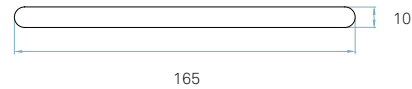

**Back plate**  
White metal enamel

Packaging

**Box size**  
180 x 30 x 20 cm

**Box volume**  
0,108 m<sup>3</sup>

**Weight**  
Gross - 7 Kg  
Net - 3,2 Kg

Recommended tube (Included)

**T5**

**Linear fluorescent**  
1 x 49 w max