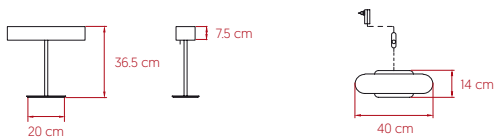

I-CLUB

by Burkhard Dämmer

Table - LED **lzf**

SIZE

REFERENCES

I M LED

COMPONENTS

Wood Veneer Shade

Integrated LED: 4 x 0.35 m Strip 10 W/m
3,000K, CRI>90, 18 W, 50-60Hz, 524 lm*
Energy Class E

LED Position in Fixture 

*Measurements obtained by theoretical calculations at LZf using ivory white shades & recommended bulbs. Veneer Ref: 20 Ivory White.

PACKAGING

Box Size: 51 x 51 x 32 cm

Box Volume: 0.08 m³

Weight: Gross - 4 Kg | Net - 1.7 Kg

SELECT FROM FOLLOWING

LIGHT SOURCE TEMPERATURE

Available 2.700K, 3.000K or 4.000K

WOOD VENEER FINISHES