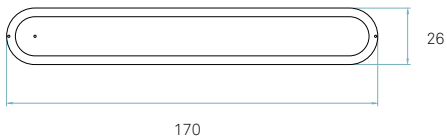

I-Club / LARGE SUSPENSION
by Burkhard Dämmer

Catalogue Pg. 166-177

References

- I SG**
- I SG DIM**
Dimmable
- I SG DIM**
Dimmable
Remote control

Info

- 
- 
- 
- Light Emission
Direct / Diffused
- Certificates
-  
- Class I 
- 230V

-  **Metal canopy**
Brushed nickel
ø 8 cm
- Electrical cable**
Transparent
2 m drop
-  **Steel cable**
2 x 2 m drop

Packaging

-  **Box size**
Shade
box 1: 180 x 30 x 20 cm
0,108 m³ | 5,1 Kg
Electrical kit box
box 2: 180 x 30 x 20 cm
0,108 m³ | 5,4 Kg
-  **Weight**
Gross - 10,5 Lb
Net - 7,6 Lb