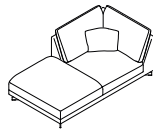

PULSE.

DIMENSIONS. DIMENSIONES.

PULSE. Sofas without arms. Canapés sans accoudoirs. Sofás sin brazos.

PULS080RBPS

80 x 97 H88
31.50" x 38.19" H34.65"

PULS0160RBPS

160 x 97 H88
62.99" x 38.19" H34.65"

PULS0240RBPS

240 x 97 H88
94.49" x 38.19" H34.65"

PULSE. Corners. Angles. Rincones.

PULR97RBPS

97 x 97 H88
38.19" x 38.19" H34.65"

PULRI177RBPS

177 x 97 H88
69.69" x 38.19" H34.65"
IZQ.

PULRD177RBPS

177 x 97 H88
69.69" x 38.19" H34.65"
DER.