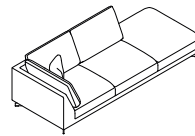

PULSE.

DIMENSIONS. DIMENSIONES.

PULSE. Sofas without arms. Canapés sans accoudoirs. Sofás sin brazos.

PULS080RBPS

80 x 97 H88
31.50" x 38.19" H34.65"

PULS0160RBPS

160 x 97 H88
62.99" x 38.19" H34.65"

PULS0240RBPS

240 x 97 H88
94.49" x 38.19" H34.65"

PULSE. Corners. Angles. Rincones.

PULR97RBPS

97 x 97 H88
38.19" x 38.19" H34.65"

PULRI177RBPS

177 x 97 H88
69.69" x 38.19" H34.65"
IZQ.

PULRD177RBPS

177 x 97 H88
69.69" x 38.19" H34.65"
DER.