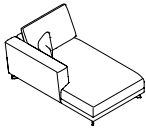

105 x 123 H88
41.34" x 48.43" H34.65"
DER.

PULI80RBPS

80 x 123 H88
31.50" x 48.43" H34.65"

PULSE.

DIMENSIONS. DIMENSIONES.

PULSE. Chaise longue.

PULCLI105PS

105 x 160 H88
41.34" x 62.99" H34.65"
IZQ.

PULCLD105PS

105 x 160 H88
41.34" x 62.99" H34.65"
DER.

PULSE. Ottomans. Poufs. Ottomans.

PULP80PS

80 x 97 H40
31.50" x 38.19" H15.75"

PULP160PS

160 x 97 H40
62.99" x 38.19" H15.75"

PULP80P1