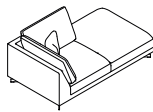

PULSE.

DIMENSIONS. DIMENSIONES.

PULSE. Sofas without arms. Canapés sans accoudoirs. Sofás sin brazos.

PULS080RBPS

80 x 97 H88
31.50" x 38.19" H34.65"

PULS0160RBPS

160 x 97 H88
62.99" x 38.19" H34.65"

PULS0240RBPS

240 x 97 H88
94.49" x 38.19" H34.65"

PULSE. Corners. Angles. Rincones.

PULR97RBPS

97 x 97 H88
38.19" x 38.19" H34.65"

PULRI177RBPS

177 x 97 H88
69.69" x 38.19" H34.65"
IZQ.

PULRD177RBPS

177 x 97 H88
69.69" x 38.19" H34.65"
DER.