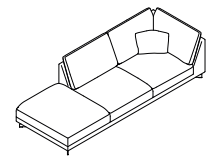

PULRD257PS

257 x 97 H88
101.18" x 38.19" H34.65"
DER.

PULSE. Sofa corners. Canapés angle. Sofás rincón.