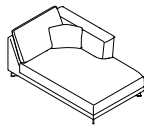

PULRAD274RBPS

274 x 97 H88
107.87" x 38.19" H34.65"
DER.

PULSE. Island with or without arms. Île avec ou sans accoudoirs. Isla con o sin brazos.

PULII105RBPS

105 x 123 H88
41.34" x 48.43" H34.65"
IZQ.

PULID105RBPS

105 x 123 H88
41.34" x 48.43" H34.65"
DER.

PULI80RBPS

80 x 123 H88
31.50" x 48.43" H34.65"

PULSE.

DIMENSIONS. DIMENSIONES.

PULSE. Chaise longue.

PULCLI105PS

105 x 160 H88
41.34" x 62.99" H34.65"
IZQ.

PULCLD105PS

105 x 160 H88
41.34" x 62.99" H34.65"
DER.

PULSE. Ottomans. Poufs. Ottomans.

PULP80PS

80 x 97 H40
31.50" x 38.19" H15.75"

PULP160PS

160 x 97 H40
62.99" x 38.19" H15.75"

PULP80P1