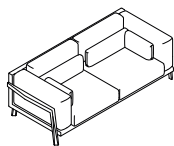

### DIMENSIONS. DIMENSIONES.

---

#### TIME. Sofa. Canapé. Sofá.

---

##### **TIMS200**

200 x 98 H84

78.74" x 38.58" H33.07"