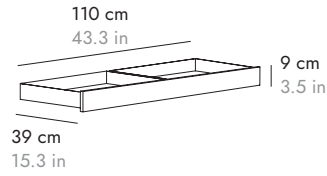

MALMÖ

BY MARIO RUIZ, 2018

punt

OPTIONAL TOP INTERNAL DRAWER CAJÓN INTERIOR OPCIONAL

MLM701

Full extraction interior drawer.
Cajón interior extracción total.