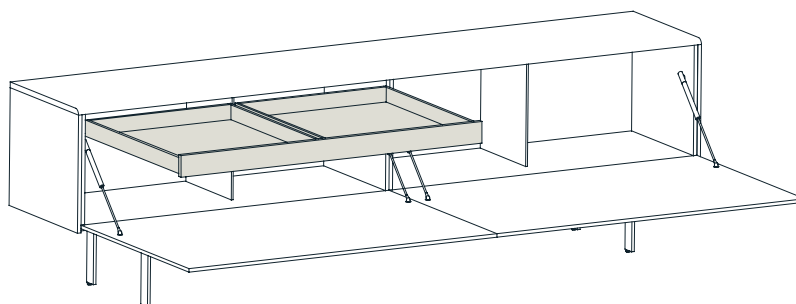

TOP INTERNAL DRAWER CAJÓN INTERIOR

The Malmö collection has an optional interior drawer with a full extraction guide. This can be installed without removing the divider side of the module.

La colección Malmö cuenta con un cajón interior opcional con guía de extracción total. Este puede ser instalado sin eliminar el costado divisor del módulo.