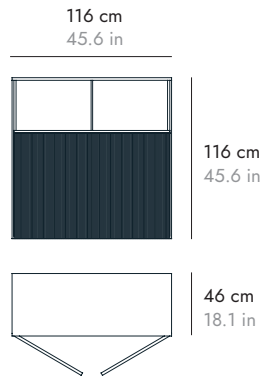

CUPBOARD 116 cm ALACENA 116 cm

MLM615 Technic doors