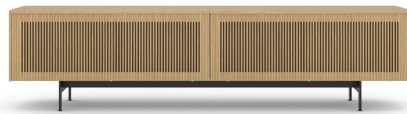

MALMÖ

BY MARIO RUIZ, 2018

punt