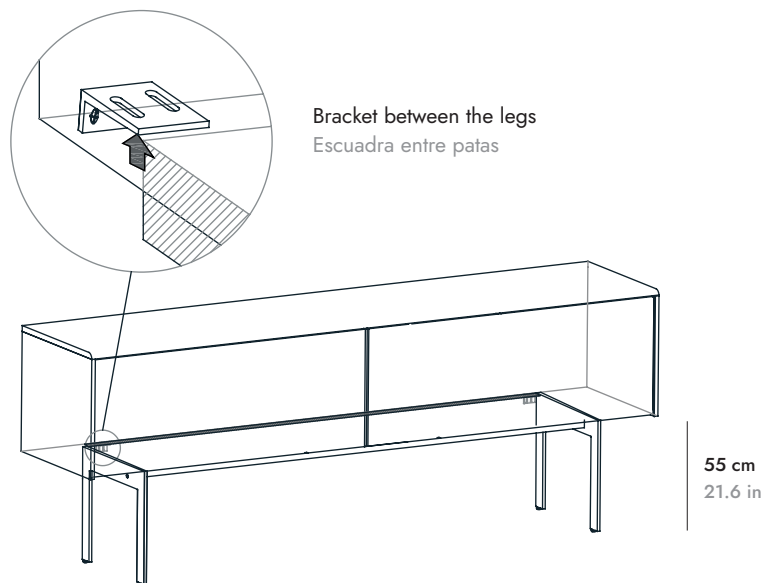

## ! STABILITY ESTABILIDAD

It is recommended that sideboards with 55 cm - 21.6" high plinths are attached to the wall with the wall brackets included in the hardware box.

Se recomienda fijar a la pared los aparadores con zócalos de 55 cm - 21,6" de alto con los soportes de pared incluidos en la caja de herrajes.