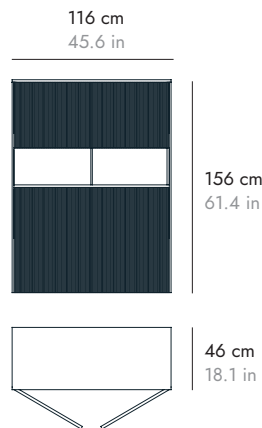

MLM755 Technic doors

Wall fixing suggested
Se recomienda atornillar a la pared

METAL BASES ZÓCALOS

	H 6 cm - 2.3"	H 17 cm - 6.7"	H 29 cm - 11.4"