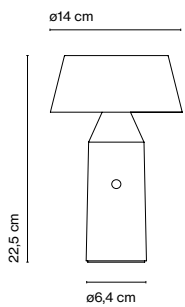

Bicocha Christophe Mathieu

marset

Bicoca

Armrest accessory + magnet

Bicoca

Light source:
LED SMD 1A 3,5W 2700K CRI90 398lm
Luminaire:
In 5 Vdc 1,5A 241lm

LED included

Battery life:
5 hours in peak power
10 hours in half power
20 hours in a quarter power