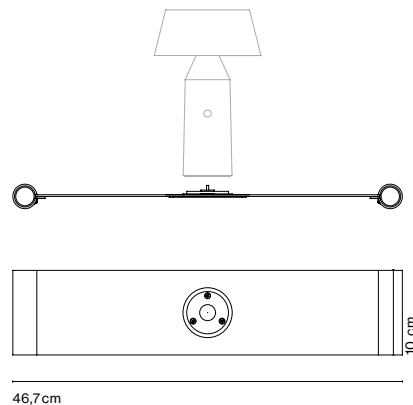

Bicocha Christophe Mathieu

marset

Bicoca

Armrest accessory + magnet

Bicoca

Light source:
LED SMD 1A 3,5W 2700K CRI90 398lm
Luminaire:
In 5 Vdc 1,5A 241lm

LED included

Battery life:
5 hours in peak power
10 hours in half power
20 hours in a quarter power