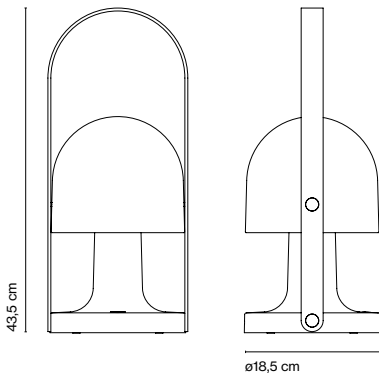

FollowMe Plus Inma Bermúdez

marset

FollowMe Plus

FollowMe Plus
LED 5W 2700K
Light source 478lm
Luminaire 290lm
(included)

White-Oak

Battery life:
5 hours in peak power
10 hours in half power
20 hours in a quarter power

Battery charging time: 10h.

Watch the video info@marset.com

Rocking opal diffuser and white matte polycarbonate body. Plywood handle with natural oak veneer, brass switch and construction details. Five hours of battery life at peak performance.