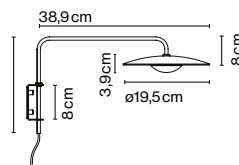

Ginger 20 A (Plug-in)