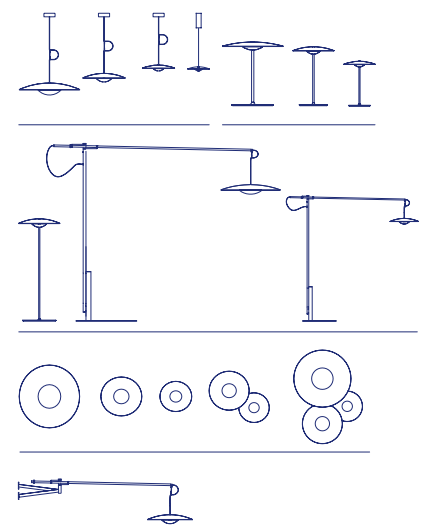

- Oak
- Wenge

Black electrical cord

Connections available: plug-in, hardwired or recessed

* Plug-in wall fixtures: inline motion sensor dimmer

** Hardwired wall fixtures: dimmable

Range

Watch the video
info@marset.com
www.marset.com

This wall version adds a simple folding structure to the lampshade, turning it into the perfect lamp for the head of a bed, to illuminate a reading corner or even to be used as an occasional lamp over a table.