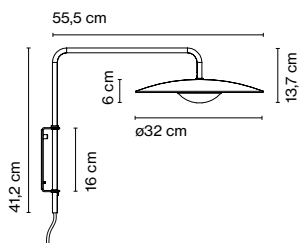

Ginger A (Plug-in)

Ginger A

LED SMD 11,5W 700mA
2700K CRI90
Luminaire 350lm
Light Source 1066lm
(included)

Pressed wood diffuser of 4 mm in natural oak or wenge. Injected aluminium dissipater and metal structure in lacquered black matte.

Ginger 20 A

LED SMD 6W 700mA
2700K CRI90
Luminaire 139lm
Light Source 546lm
(included)

- [Download](#) Assembly Instructions
- [Download](#) Photometric Data
- [Download](#) 2D
- [Download](#) 3D
- [Download](#) Energy label

- Oak
- Wenge

Black electrical cord

Connections available: plug-in, hardwired or recessed

* Plug-in wall fixtures: inline motion sensor dimmer

** Hardwired wall fixtures: dimmable