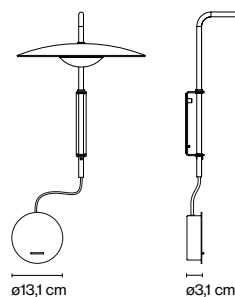

Ginger A (Hardwired)

Ginger A

LED SMD 11,5W 700mA
2700K CRI90
Luminaire 350lm
Light Source 1066lm
(included)

Pressed wood diffuser of 4 mm in natural oak or wenge. Injected aluminium dissipater and metal structure in lacquered black matte.

Ginger 20 A

LED SMD 6W 700mA
2700K CRI90
Luminaire 139lm
Light Source 546lm
(included)

- [Download](#) Assembly Instructions
- [Download](#) Photometric Data
- [Download](#) 2D
- [Download](#) 3D
- [Download](#) Energy label

- Oak
- Wenge

Black electrical cord

Connections available: plug-in, hardwired or recessed

* Plug-in wall fixtures: inline motion sensor dimmer

** Hardwired wall fixtures: dimmable