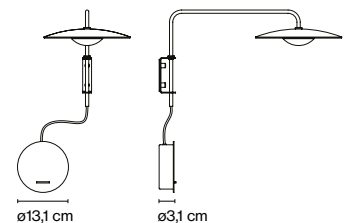

Ginger 20 A (Hardwired)

Ginger A

LED SMD 11,5W 700mA
2700K CRI90
Luminaire 350lm
Light Source 1066lm
(included)

Pressed wood diffuser of 4 mm in natural oak or wenge. Injected aluminium dissipater and metal structure in lacquered black matte.

Ginger 20 A

LED SMD 6W 700mA
2700K CRI90
Luminaire 139lm
Light Source 546lm
(included)

- [Download](#) Assembly Instructions
- [Download](#) Photometric Data
- [Download](#) 2D
- [Download](#) 3D
- [Download](#) Energy label

- Oak
- Wenge

Black electrical cord

Connections available: plug-in, hardwired or recessed

* Plug-in wall fixtures: inline motion sensor dimmer

** Hardwired wall fixtures: dimmable