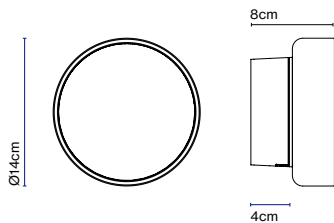

Roc

Joan Gaspar

marset

Roc IP65

Roc IP65

LED COB 8W 230V 2700K
CRI90
Light source - 544lm
(included)

Structure made of lacquered aluminium which supports a textured, pressed glass diffuser.

● Black

dimmable IP65

- [Download](#) Assembly instructions
- [Download](#) Energy label
- [Download](#) 2D
- [Download](#) 3D
- [Download](#) Photometric data

info@marset.com
www.marset.com

Compact indoor and outdoor wall lamp with a pressed glass diffuser. Its undulating shade covers the light, blurring it. It doesn't settle for just providing light, it also manages to create an ambiance.