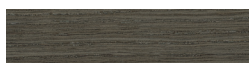

Maderas / Woods

HAYA NATURAL
NATURAL BEECH

HAYA BLANQUEADA
WHITENED BEECH

HAYA TEÑIDA ÉBANO
EBONY STAINED BEECH

HAYA TEÑIDA
GRIS OSCURO
DARK GREY
STAINED BEECH

HAYA TEÑIDA ROBLE
OAK STAINED BEECH

HAYA TEÑIDA NOGAL
WALNUT STAINED BEECH

NOGAL NATURAL
NATURAL WALNUT

NOGAL ACRÍLICO
INCOLORO: SUPER MATE
COLOURLESS
ACRYLIC-FINISHED
WALNUT: SUPER-MATT

ROBLE NATURAL
NATURAL OAK

ROBLE ACRÍLICO INCOLORO:
SUPER MATE
COLOURLESS
ACRYLIC-FINISHED OAK:
SUPER-MATT

ROBLE BLANQUEADO
WHITENED OAK

ROBLE TEÑIDO ÉBANO
EBONY STAINED OAK

ROBLE TEÑIDO GRIS
OSCURO
DARK GREY STAINED OAK

ASIENTO / SEAT

Kuadrat Field. Kuadrat Remix.

Tela cliente / Client fabric