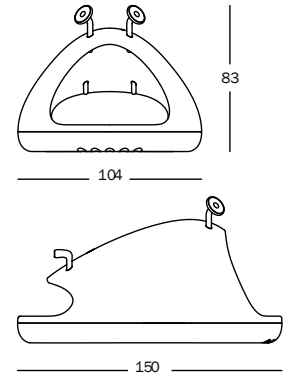

Nido

Design Javier Mariscal, 2005

Nest/cave, suitable for outdoor use.

In polyethylene. Floor with grass style pattern and graffiti on underside of roof.

9503.00.95 | 1,168 m³ | 41,40 kg

Art. nr.	Roof	Base	Antennas
MT25	yellow 1025 C	green 1290 C	grey anthracite 1420 C