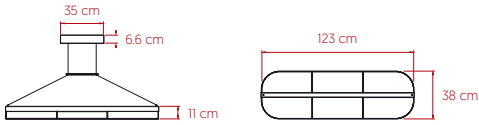

## SIZE

## COMPONENTS

Wood Veneer Shade

Matte Satin Acrylic Bottom Diffuser

Metal Structure

Metal Canopy: 35 x 4 x 6.6 cm - disc ø11.5 cm

2 Black Coaxial Cables: 2.5 m

## PACKAGING

**Box Size:** 162 x 55 x 17 cm

**Box Volume:** 0.15 m<sup>3</sup>

**Weight:** Gross: 10.2 Kg | Net: 6 Kg