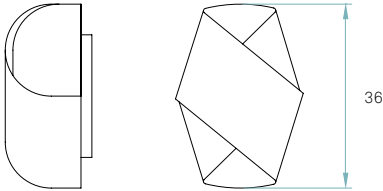

230V

Wood shade colors

- 20 Ivory White
- 21 Natural Cherry
- 22 Natural Beech
- 24 Yellow
- 25 Orange
- 26 Red
- 28 Blue
- 30 Turquoise
- 31 Chocolate

Components

Back plate
Brushed nickel

Box size
42 x 30 x 27 cm

Box volume
0,034 m³

Weight
Gross - 1,3 Kg
Net - 0,6 Kg

Recommended bulbs (Not Included)

E27
CFL Mini Globe
1 x 11 w max

or

CFL Spherical DIM *
1 x 11 w max

or

LED Spherical DIM *
1 x 8 w max