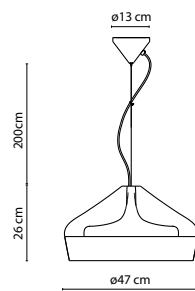

Ceramic diffuser with the inner part in brilliant white enamel or gold. Ceramic canopy.

- White-white
- White-gold
- Grey-white
- Grey-gold
- Terracotta-white
- Terracotta-gold
- Black-white
- Black-gold
- Brown-white
- Brown-gold

Pleat Box 47