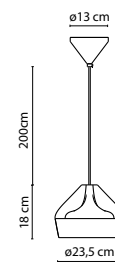

PLEAT BOX

Xavier Mañosa & Mashallah, 2011

Ceramic diffuser with the inner part in brilliant white enamel or gold. Ceramic canopy.

- White-white
- White-gold
- Grey-white
- Grey-gold
- Terracotta-white
- Terracotta-gold
- Black-white
- Black-gold
- Brown-white
- Brown-gold

Pleat Box 47

Pleat Box 36

Pleat Box 24

Pleat Box 13

Pleat Box 47

- E27 HSGSA/C/UB 77W
- E27 LED Standard 8W
- E27 FBA 15W

Pleat Box 24

- E27 HSGSA/C/UB 57W
- E27 LED Standard 8W
- E27 FBA 15W