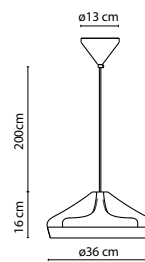

PLEAT BOX

Xavier Mañosa & Mashallah, 2011

Ceramic diffuser with the inner part in brilliant white enamel or gold. Ceramic canopy.

- White-white
- White-gold
- Grey-white
- Grey-gold
- Terracotta-white
- Terracotta-gold
- Black-white
- Black-gold
- Brown-white
- Brown-gold

Pleat Box 47

Pleat Box 36

Pleat Box 24

Pleat Box 13

Pleat Box 47

- E27 HSGSA/C/UB 77W
- E27 LED Standard 8W
- E27 FBA 15W

Pleat Box 24

- E27 HSGSA/C/UB 57W
- E27 LED Standard 8W
- E27 FBA 15W