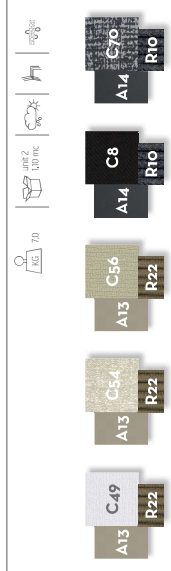

A14 graphite

R10 dark grey
Cres table top

R19 yellow

R21 red

R22 sand

R23 teal green

S17 calcacotta 12mm

S19 ceppo di grè 12mm

LIVING ARMCHAIR / CODE: PANPL

Width 72 | Depth 63 | Height 74 | Weight 7,38

LOUNGE ARMCHAIR / CODE: PANPLON

Width 100 | Depth 69 | Height 107 | Weight 11,34

LOUNGE SOFA / CODE: PANDIVLON

BERGER ARMREST / CODE: PANBER

Width 150 | Depth 70 | Height 107 | Max. seat height 54

Width 90 | Depth 70 | Height 110 | Max. seat height 50

POLIF / CODE: PANPOF

SUNBED / CODE: PANLET

Width 100 | Depth 69 | Height 34

Width 150 | Depth 76 | Height 78 | Max. seat height 40

LIVING RELAX ARMCHAIR / CODE: PANLIVREX

DAYBED / CODE: PANDAB

Width 160 | Depth 105 | Height 105 | Max. seat height 45

Width 100 | Depth 188 | Height 74 | Max. seat height 48

HAMMOCK / CODE: PANA

Width 302 | Depth 100 | Height 98 | Max. weight 135