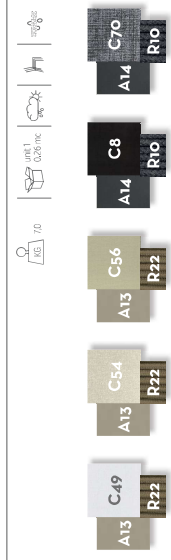

A14 graphite

R10 dark grey
Cres table top

R19 yellow

R21 red

R22 sand

R23 teal green

S17 calcacotta 12mm

S19 ceppo di grè 12mm

C56 plain beige

C68 outmap plum

C69 twill rust

C70 outmap grey

C75 outmap olive

C77 outcross sky

SOFA LOVE SEAT / CODE: PANLOV

Width 142 | Depth 64 | Height 74 | Weight 13,38

LIVING ARMCHAIR / CODE: PANPL

Width 72 | Depth 63 | Height 74 | Weight 7,38

LOUNGE ARMCHAIR / CODE: PANPLON

Width 100 | Depth 69 | Height 107 | Weight 11,34

LOUNGE SOFA / CODE: PANDIVLON

BERGER ARMREST / CODE: PANBER

Width 150 | Depth 70 | Height 107 | Max. seat height 54

Width 90 | Depth 70 | Height 110 | Max. seat height 50

POLIF / CODE: PANPOF

SUNBED / CODE: PANLET

Width 100 | Depth 69 | Height 34

Width 150 | Depth 76 | Height 78 | Max. seat height 40