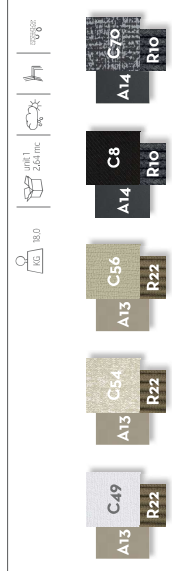

A14 graphite

R10 dark grey
Cres table top

R19 yellow

R21 red

R22 sand

R23 teal green

S17 calcacotta 12mm

S19 ceppo di grè 12mm

LIVING ARMCHAIR / CODE: PANPL

Width 72 | Depth 63 | Height 74 | Weight 7,38

LOUNGE ARMCHAIR / CODE: PANPLON

Width 100 | Depth 69 | Height 107 | Weight 11,34

LOUNGE SOFA / CODE: PANDIVLON

BERGER ARMREST / CODE: PANBER

Width 150 | Depth 70 | Height 107 | Max. seat height 54

Width 90 | Depth 70 | Height 110 | Max. seat height 50

POLIF / CODE: PANPOF

SUNBED / CODE: PANLET

Width 100 | Depth 69 | Height 34

Width 150 | Depth 76 | Height 78 | Max. seat height 40

LIVING RELAX ARMCHAIR / CODE: PANLIVREX

DAYBED / CODE: PANDAB

Width 160 | Depth 105 | Height 105 | Max. seat height 45

Width 100 | Depth 188 | Height 74 | Max. seat height 48

HAMMOCK / CODE: PANA

Width 302 | Depth 100 | Height 98 | Max. weight 135