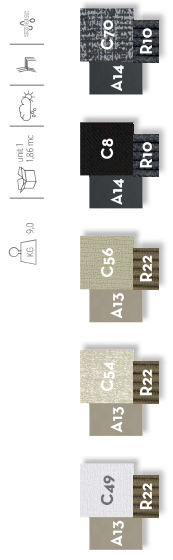

A14 graphite

R10 dark grey
Cres table top

R19 yellow

R21 red

R22 sand

R23 teal green

S17 calcacotta 12mm

S19 ceppo di grè 12mm

C56 plain beige

C68 outmap plum

C69 twill rust

C70 outmap grey

C75 outmap olive

C77 outcross sky

SOFA LOVE SEAT / CODE: PANLOV

Width 142 | Depth 64 | Height 74 | Weight 13,38

LIVING ARMCHAIR / CODE: PANPL

Width 72 | Depth 63 | Height 74 | Weight 7,38

LOUNGE ARMCHAIR / CODE: PANPLON

Width 100 | Depth 69 | Height 107 | Weight 11,34

LOUNGE SOFA / CODE: PANDIVLON

BERGER ARMREST / CODE: PANBER

Width 150 | Depth 70 | Height 107 | Max. seat height 54

Width 90 | Depth 70 | Height 110 | Max. seat height 50

POLIF / CODE: PANPOF

SUNBED / CODE: PANLET

Width 100 | Depth 69 | Height 34

Width 150 | Depth 76 | Height 78 | Max. seat height 40