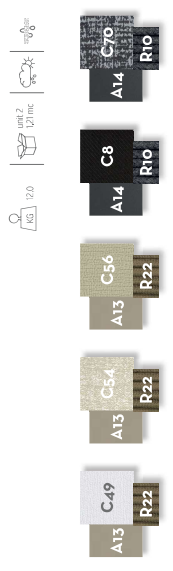

A14 graphite

R10 dark grey
Cres table top

R19 yellow

R21 red

R22 sand

R23 teal green

S17 calcacotta 12mm

S19 ceppo di grè 12mm

C56 plain beige

C68 outmap plum

C69 twill rust

C70 outmap grey

C75 outmap olive

C77 outcross sky

SOFA LOVE SEAT / CODE: PANLOV

Width 142 | Depth 64 | Height 74 | Weight 13,38

LIVING ARMCHAIR / CODE: PANPL

Width 72 | Depth 63 | Height 74 | Weight 7,38

LOUNGE ARMCHAIR / CODE: PANPLON

Width 100 | Depth 69 | Height 107 | Weight 11,34

LOUNGE SOFA / CODE: PANDIVLON

BERGER ARMREST / CODE: PANBER

Width 150 | Depth 70 | Height 107 | Max. seat height 54

Width 90 | Depth 70 | Height 110 | Max. seat height 50

POLIF / CODE: PANPOF

SUNBED / CODE: PANLET

Width 100 | Depth 69 | Height 34

Width 150 | Depth 76 | Height 78 | Max. seat height 40