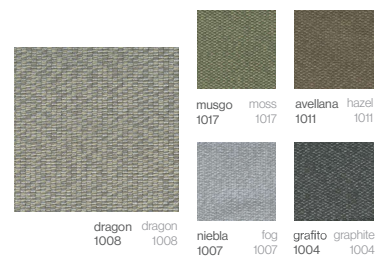

LACADO
Aluminio lacado

LACQUERED
Lacquered aluminium

Blanco
White

Crema
Cream

Gris
Grey

Chocolate
Chocolate

Olive
Olive

Negro
Black

Bronce
Bronze

Salmón
Salmon

Navy
Navy

Honey
Honey

Violeta
Violet

Pardo
Brown

Sky
Sky

Acolchado Cushion

AGORA PANAMA

100% Acrílico / Repele el agua

AGORA PANAMA

100% Acrylic / Water repellent

AGORA BRUMA

100% Acrílico / Repele el agua

AGORA BRUMA

100% Acrylic / Water repellent

BLISS ASGARD

100% Acrílico / Impermeable

BLISS ASGARD

100% Acrylic / Waterproof

BLISS TALES

100% Acrílico / Impermeable

BLISS TALES

100% Acrylic / Waterproof