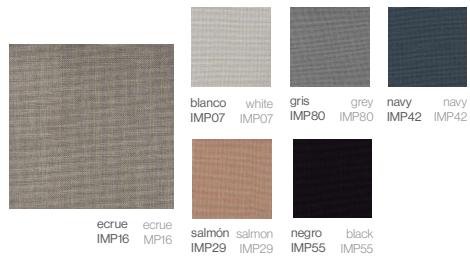

LACADO
Aluminio lacado

LACQUERED
Lacquered aluminium

Blanco
White

Crema
Cream

Gris
Grey

Chocolate
Chocolate

Olive
Olive

Negro
Black

Bronce
Bronze

Salmón
Salmon

Navy
Navy

Honey
Honey

Violeta
Violet

Pardo
Brown

Sky
Sky

Acolchado Cushion

CREVIN DOLCE

55%PP 38%PES 5%PU / Impermeable

CREVIN DOLCE

55%PP 38%PES 5%PU / Waterproof

CREVIN VITA

55%PP 38%PES 5%PU / Impermeable

CREVIN VITA

55%PP 38%PES 5%PU / Waterproof