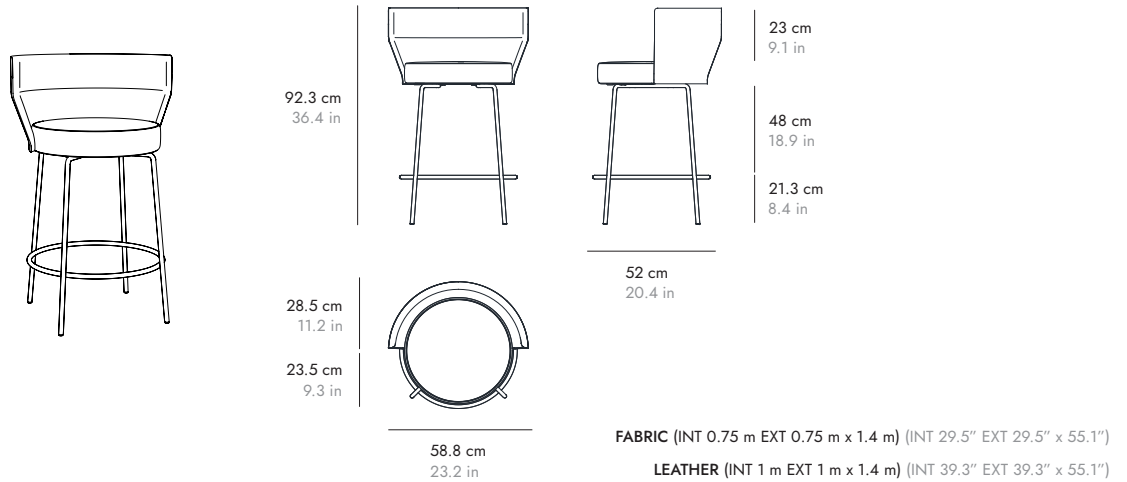

DETAILS. DETALLES

SENA

BY CHRISTOPHE PILLET, 2023

punt

CHAIRS DIMENSIONS DIMENSIONES SILLAS

SEN101 Wooden legs. Patas de madera.

FABRIC (INT 0.75 m EXT 0.75 m x 1.4 m) (INT 29.5" EXT 29.5" x 55.1")

LEATHER (INT 1 m EXT 1 m x 1.4 m) (INT 39.3" EXT 39.3" x 55.1")

SEN103 Black or bronze swivel base. Base giratoria negra o bronce.

FABRIC (INT 0.75 m EXT 0.75 m x 1.4 m) (INT 29.5" EXT 29.5" x 55.1")

LEATHER (INT 1 m EXT 1 m x 1.4 m) (INT 39.3" EXT 39.3" x 55.1")

SENA

BY CHRISTOPHE PILLET, 2023

punt

STOOLS DIMENSIONS DIMENSIONES TABURETES

SEN214 Black or bronze tubular base. Base tubular negra o bronce.

SEN204 Black or bronze tubular base. Base tubular negra o bronce.

SEN205 Black base for seat adjustable in height and inclination. Base negra para asiento regulable en altura e inclinación.

SENA

BY CHRISTOPHE PILLET, 2023

punt

ARMCHAIR DIMENSIONS DIMENSIONES BUTACA

SEN308 Black swivel base. Base giratoria negra.

FABRIC (INT 1.7 m EXT 0.75 m x 1.4 m) (INT 66.9" EXT 29.5" x 55.1")
LEATHER (INT 2.93 m EXT 1.29 m x 1.4 m) (INT 115.3" EXT 50.7" x 55.1")