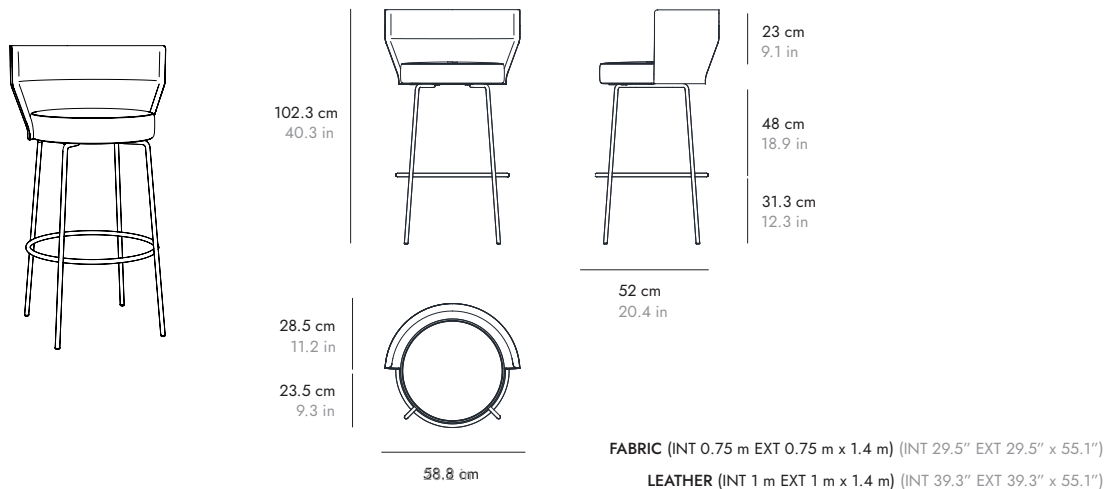

SEN103 Black or bronze swivel base. Base giratoria negra o bronce.

FABRIC (INT 0.75 m EXT 0.75 m x 1.4 m) (INT 29.5" EXT 29.5" x 55.1")

LEATHER (INT 1 m EXT 1 m x 1.4 m) (INT 39.3" EXT 39.3" x 55.1")

SENA

BY CHRISTOPHE PILLET, 2023

punt

STOOLS DIMENSIONS DIMENSIONES TABURETES

SEN214 Black or bronze tubular base. Base tubular negra o bronce.

SEN204 Black or bronze tubular base. Base tubular negra o bronce.

SEN205 Black base for seat adjustable in height and inclination. Base negra para asiento regulable en altura e inclinación.

SENA

BY CHRISTOPHE PILLET, 2023

punt

ARMCHAIR DIMENSIONS DIMENSIONES BUTACA

SEN308 Black swivel base. Base giratoria negra.

FABRIC (INT 1.7 m EXT 0.75 m x 1.4 m) (INT 66.9" EXT 29.5" x 55.1")
LEATHER (INT 2.93 m EXT 1.29 m x 1.4 m) (INT 115.3" EXT 50.7" x 55.1")