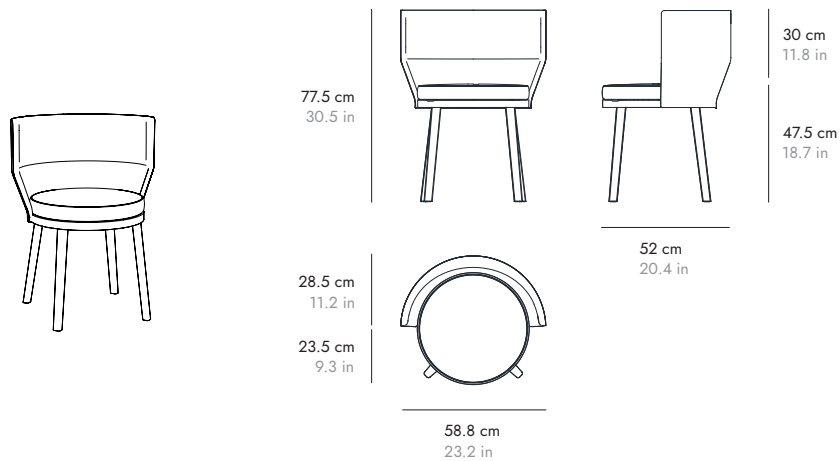

DETAILS. DETALLES

SENA

BY CHRISTOPHE PILLET, 2023

punt

CHAIRS DIMENSIONS DIMENSIONES SILLAS

SEN101 Wooden legs. Patas de madera.

FABRIC (INT 0.75 m EXT 0.75 m x 1.4 m) (INT 29.5" EXT 29.5" x 55.1")

LEATHER (INT 1 m EXT 1 m x 1.4 m) (INT 39.3" EXT 39.3" x 55.1")

SEN103 Black or bronze swivel base. Base giratoria negra o bronce.

FABRIC (INT 0.75 m EXT 0.75 m x 1.4 m) (INT 29.5" EXT 29.5" x 55.1")

LEATHER (INT 1 m EXT 1 m x 1.4 m) (INT 39.3" EXT 39.3" x 55.1")

SENA

BY CHRISTOPHE PILLET, 2023

punt

STOOLS DIMENSIONS DIMENSIONES TABURETES

SEN214 Black or bronze tubular base. Base tubular negra o bronce.

SEN204 Black or bronze tubular base. Base tubular negra o bronce.

SEN205 Black base for seat adjustable in height and inclination. Base negra para asiento regulable en altura e inclinación.