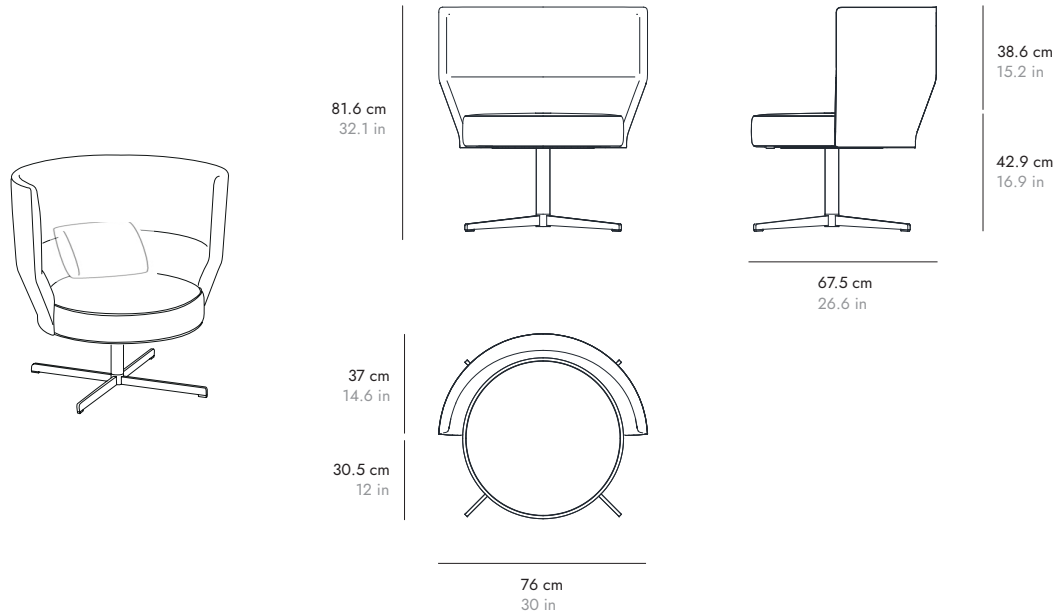

SEN103 Black or bronze swivel base. Base giratoria negra o bronce.

FABRIC (INT 0.75 m EXT 0.75 m x 1.4 m) (INT 29.5" EXT 29.5" x 55.1")

LEATHER (INT 1 m EXT 1 m x 1.4 m) (INT 39.3" EXT 39.3" x 55.1")

SENA

BY CHRISTOPHE PILLET, 2023

punt

STOOLS DIMENSIONS DIMENSIONES TABURETES

SEN214 Black or bronze tubular base. Base tubular negra o bronce.

SEN204 Black or bronze tubular base. Base tubular negra o bronce.

SEN205 Black base for seat adjustable in height and inclination. Base negra para asiento regulable en altura e inclinación.

SENA

BY CHRISTOPHE PILLET, 2023

punt

ARMCHAIR DIMENSIONS DIMENSIONES BUTACA

SEN308 Black swivel base. Base giratoria negra.

FABRIC (INT 1.7 m EXT 0.75 m x 1.4 m) (INT 66.9" EXT 29.5" x 55.1")
LEATHER (INT 2.93 m EXT 1.29 m x 1.4 m) (INT 115.3" EXT 50.7" x 55.1")