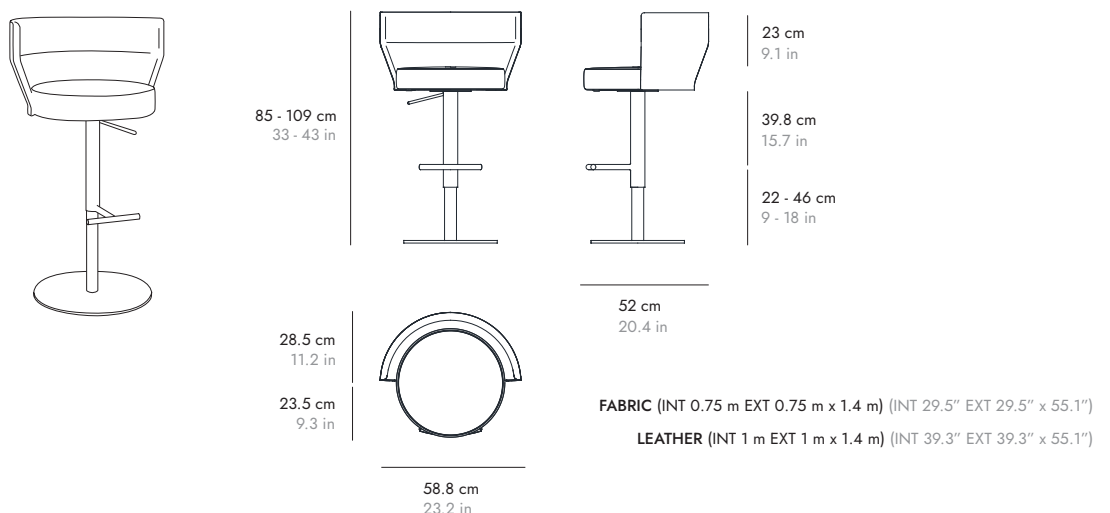

SEN103 Black or bronze swivel base. Base giratoria negra o bronce.

FABRIC (INT 0.75 m EXT 0.75 m x 1.4 m) (INT 29.5" EXT 29.5" x 55.1")

LEATHER (INT 1 m EXT 1 m x 1.4 m) (INT 39.3" EXT 39.3" x 55.1")

SENA

BY CHRISTOPHE PILLET, 2023

punt

STOOLS DIMENSIONS DIMENSIONES TABURETES

SEN214 Black or bronze tubular base. Base tubular negra o bronce.

SEN204 Black or bronze tubular base. Base tubular negra o bronce.

SEN205 Black base for seat adjustable in height and inclination. Base negra para asiento regulable en altura e inclinación.

SENA

BY CHRISTOPHE PILLET, 2023

punt

ARMCHAIR DIMENSIONS DIMENSIONES BUTACA

SEN308 Black swivel base. Base giratoria negra.

FABRIC (INT 1.7 m EXT 0.75 m x 1.4 m) (INT 66.9" EXT 29.5" x 55.1")
LEATHER (INT 2.93 m EXT 1.29 m x 1.4 m) (INT 115.3" EXT 50.7" x 55.1")