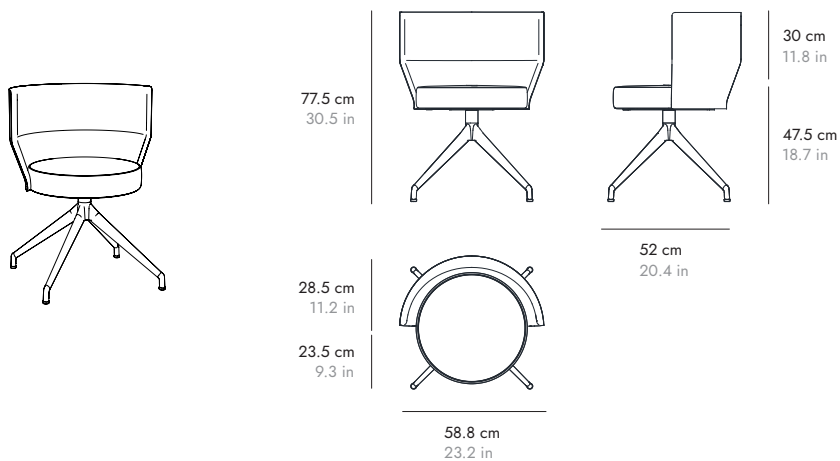

DETAILS. DETALLES

SENA

BY CHRISTOPHE PILLET, 2023

punt

CHAIRS DIMENSIONS DIMENSIONES SILLAS

SEN101 Wooden legs. Patas de madera.

FABRIC (INT 0.75 m EXT 0.75 m x 1.4 m) (INT 29.5" EXT 29.5" x 55.1")

LEATHER (INT 1 m EXT 1 m x 1.4 m) (INT 39.3" EXT 39.3" x 55.1")

SEN103 Black or bronze swivel base. Base giratoria negra o bronce.

FABRIC (INT 0.75 m EXT 0.75 m x 1.4 m) (INT 29.5" EXT 29.5" x 55.1")

LEATHER (INT 1 m EXT 1 m x 1.4 m) (INT 39.3" EXT 39.3" x 55.1")

SENA

BY CHRISTOPHE PILLET, 2023

punt

STOOLS DIMENSIONS DIMENSIONES TABURETES

SEN214 Black or bronze tubular base. Base tubular negra o bronce.

SEN204 Black or bronze tubular base. Base tubular negra o bronce.

SEN205 Black base for seat adjustable in height and inclination. Base negra para asiento regulable en altura e inclinación.