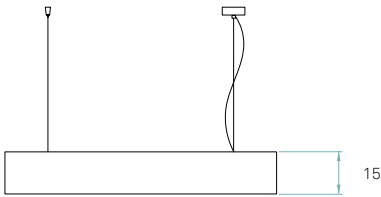

References

Natural Cherry Exterior

SPRO SG 21

SPRO SG 21 DIM
Dimmable

SPRO SG 21 DIMRC
Dimmable
Remote control

Red Tulip Poplar Exterior

SPRO SG 26

SPRO SG 26 DIM
Dimmable

SPRO SG 26 DIMRC
Dimmable
Remote control

Awards

HD Las Vegas 2012

Info

Light Emission
Direct / Diffused

Certificates

Class I

230V

Spirals colors*

- 21 Natural Cherry
- 26 Red

* Additional colors available on request

Wood Outer shell
Natural wood colors

- 21 Natural Cherry opaque
- 26 Red tulip poplar opaque

Components

Top diffuser
Black or White

It's important to select top diffuser colour

Bottom diffuser
Transparent acrylic

Metal canopy
Brushed nickel
ø 8 cm

Electrical cable
Transparent
2 m drop

Steel cable
4 x 2 m drop

Packaging

Box size
109 x 109 x 34 cm

Box volume
0,395 m³

Weight
Gross - 24 Kg
Net - 16,3 Kg

Recommended tube (Included)

T5

Linear fluorescent
6 x 24 w

Dimming
For contract:
DALI / DSI (Tridonic) /
Switch / Sensor Control

For home:
Remote Control
(Radio frequency
hand sender included)

Energy class

- A++
- A+
- A
- B

Tube included

- A

Note: For other options, specify dimming needs