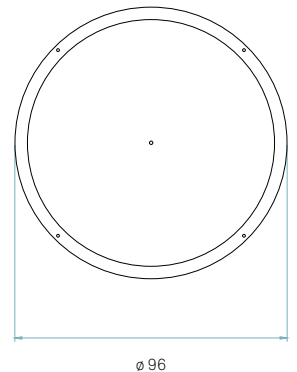

Energy class

Tube included

Note: For other options, please specify dimming needs