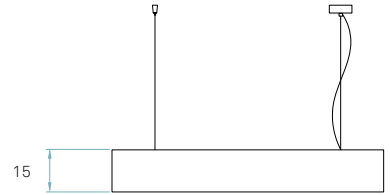

HD Las Vegas 2012

Catalogue Pg. 196-205, 265, 267

Packaging

Box size
109 x 109 x 34 cm

Box volume
0,395 m³

Weight
Gross - 26,1 Kg
Net - 18,4 Kg

Components

Metal canopy
Brushed nickel
ø 8 cm

Electrical cable
Transparent
2 m drop

Steel cable
4 x 2 m drop

Top diffuser
Black or White

It's important to select
top diffuser colour

Bottom diffuser
Transparent acrylic

Recommended tube (Included)

T5

Linear fluorescent
6 x 24 w