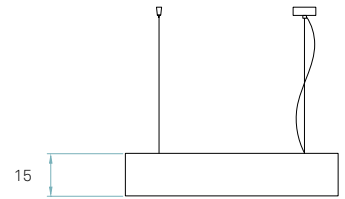

Awards

HD Las Vegas 2012

Catalogue Pg. 196-205, 265, 267

Packaging

**Box size**  
87 x 87 x 27 cm

**Box volume**  
0,198 m<sup>3</sup>

**Weight**  
Gross - 20,1 Kg  
Net - 14,6 Kg

**Metal canopy**  
Brushed nickel  
ø 8 cm

**Electrical cable**  
Transparent  
2 m drop

**Steel cable**  
4 x 2 m drop

**Top diffuser**  
Black or White

It's important to select  
top diffuser colour

**Bottom diffuser**  
Transparent acrylic

Recommended tube (Included)