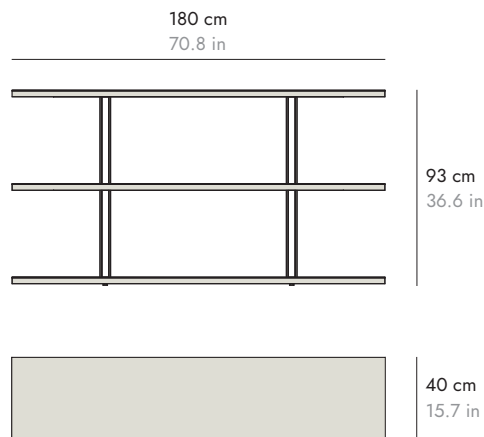

STOCKHOLM

BY MARIO RUIZ, 2024

OMBRA *by punt*

DIMENSIONS DIMENSIONES

STO330

STO530

STOCKHOLM

BY MARIO RUIZ, 2024