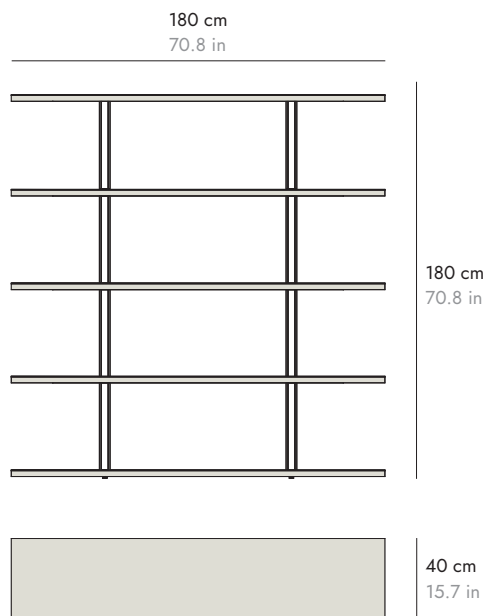

STOCKHOLM

BY MARIO RUIZ, 2024

OMBRA *by punt*

DIMENSIONS DIMENSIONES

STO330

STO530

STOCKHOLM

BY MARIO RUIZ, 2024