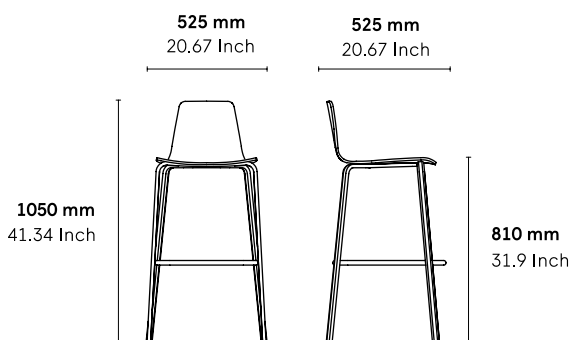

The challenge put forward by the Alki cooperative was to design a chair combining solid wood, their favourite material, with metal tubing. The objective was to create a broad range encompassing a lounge chair, stools and various models of stackable chairs as well as bistro tables.

CATEGORY:

Stool

ENVIRONMENT:

Indoor

APPLICATIONS:

- CHR
- Public
- Office

WEIGHT: 12 kg

MATERIALS:

Frame and structure in steel epoxy. Wooden shell in oak veneer. Shell available in 3 versions without upholstery, pad seat and front upholstered in fabric, ecoleather or leather. Glides in polypropylene.

IN OPTION: CMHR foam (non fire)

MADE TO ORDER: Finishes and upholsteries, page 2

SPARE PARTS:

Felt glides recommended for all types of flooring. Possibility to change for slide glides in case carpet floors.

ACCESSORIES: No

ASSEMBLED PRODUCT: Yes

COM UPHOLSTERY:

Upon request and under alki's confirmation.

CLEANING AND CARE INSTRUCTIONS:

Dry cloth. To avoid aerosol and spray products with silicone. For upholstery versions please find cleaning instructions for selected fabric at kvadrat.dk, gabriel.dk, anticcur.com and hornschurch.com

DOWNLOADS:

3D and DG files are available at alki.fr – images bank section.

DIMENSIONS :

Non contractual document - modifiable without previous notice.