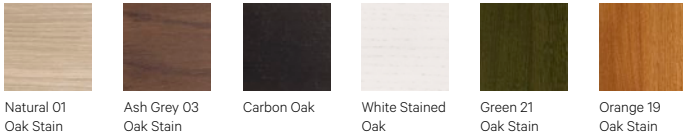

# Finishes

## Wood

Natural 01 Oak Stain | Ash Grey 03 Oak Stain | Carbon Oak | White Stained Oak | Green 21 Oak Stain | Orange 19 Oak Stain