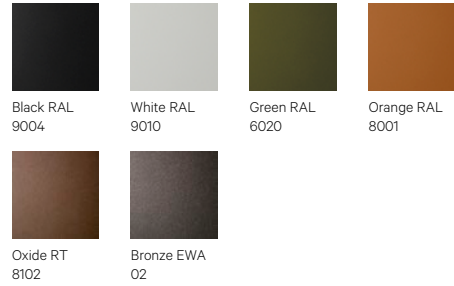

# Finishes

## Wood

Natural 01 Oak Stain | Ash Grey 03 Oak Stain | Carbon Oak | White Stained Oak | Green 21 Oak Stain | Orange 19 Oak Stain

## Eco Leather

G1: Toronto | G2: Palma NF

Toronto White | Toronto Pearl | Toronto Birch | Toronto Cappuccino | Toronto Carob | Toronto Chestnut  
 Toronto Cherry | Toronto Ashgrey | Toronto Cashmere | Toronto Mocca | Toronto Anthracite | Toronto Corn  
 Palma NF Smoke | Palma NF Schwartz | Palma NF Baltic

## Metal Frames

Black RAL 9004 | White RAL 9010 | Green RAL 6020 | Orange RAL 8001  
 Oxide RT 8102 | Bronze EWA 02