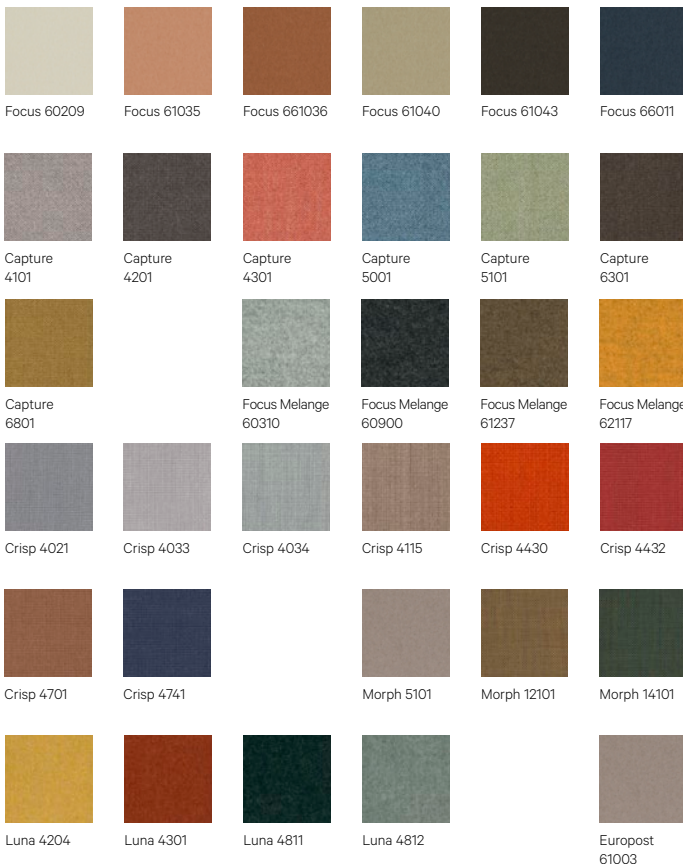

Focus 60209 | Focus 61035 | Focus 661036 | Focus 61040 | Focus 61043 | Focus 66011
Capture 4101 | Capture 4201 | Capture 4301 | Capture 5001 | Capture 5101 | Capture 6301
Capture 6801 | Focus Melange 60310 | Focus Melange 60900 | Focus Melange 61237 | Focus Melange 62117
Crisp 4021 | Crisp 4033 | Crisp 4034 | Crisp 4115 | Crisp 4430 | Crisp 4432
Crisp 4701 | Crisp 4741 | Morph 5101 | Morph 12101 | Morph 14101
Luna 4204 | Luna 4301 | Luna 4811 | Luna 4812 | Europost 61003