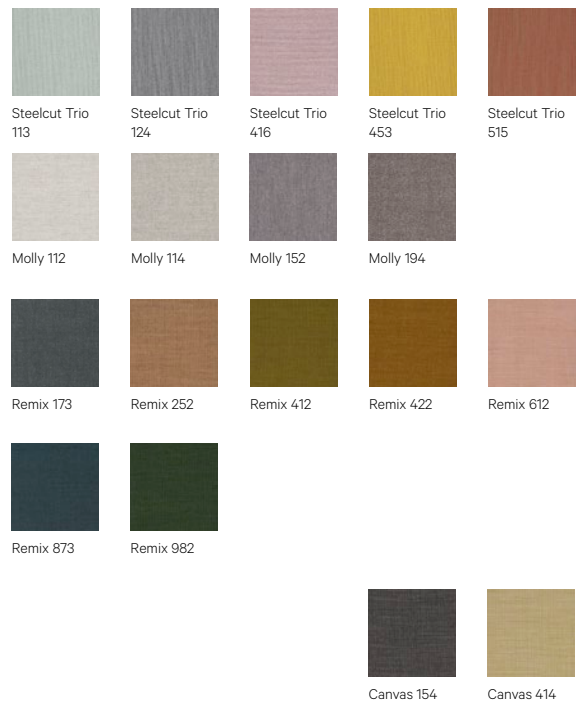

Fabrics by Kvadrat

G1: Remix | G2: Molly, Canvas | G3: Steelcut Trio

Steelcut Trio 113 | Steelcut Trio 124 | Steelcut Trio 416 | Steelcut Trio 453 | Steelcut Trio 515
Molly 112 | Molly 114 | Molly 152 | Molly 194
Remix 173 | Remix 252 | Remix 412 | Remix 422 | Remix 612
Remix 873 | Remix 982
Canvas 154 | Canvas 414