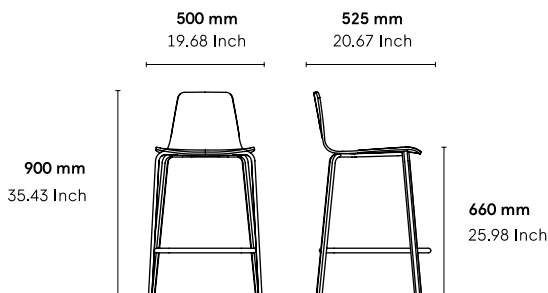

The challenge put forward by the Alki cooperative was to design a chair combining solid wood, their favourite material, with metal tubing. The objective was to create a broad range encompassing a lounge chair, stools and various models of stackable chairs as well as bistro tables.

CATEGORY:

Stool

ENVIRONMENT:

Indoor

APPLICATIONS:

- CHR
- Public
- Office

WEIGHT: 12 kg

MATERIALS:

Frame and structure in steel epoxy. Wooden shell in oak veneer. Shell available in 3 versions without upholstery, pad seat and front upholstered in fabric, ecoleather or leather. Glides in polypropylene.

IN OPTION: CMHR foam (non fire)

MADE TO ORDER: Finishes and upholsteries, page 2

SPARE PARTS:

Felt glides recommended for all types of flooring. Possibility to change for slide glides in case carpet floors.

ACCESSORIES: No

ASSEMBLED PRODUCT: Yes

COM UPHOLSTERY:

Upon request and under alki's confirmation.

CLEANING AND CARE INSTRUCTIONS:

Dry cloth. To avoid aerosol and spray products with silicone. For pholstery versions please find cleaning instructions for selected fabric at kvadrat.dk, gabriel.dk, anticcur.com and hornschurch.com

DOWNLOADS:

3D and DG files are available at alki.fr – images bank section.

DIMENSIONS :