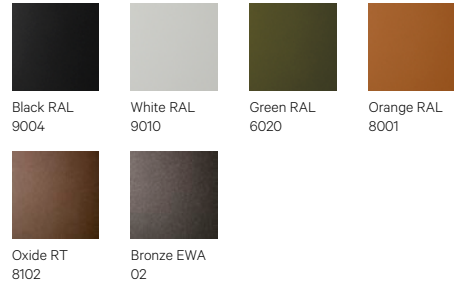

DOWNLOADS:

3D and DG files are available at alki.fr – images bank section.

DIMENSIONS :

Finishes

Wood

Natural 01 Oak Stain | Ash Grey 03 Oak Stain | Carbon Oak | White Stained Oak | Green 21 Oak Stain | Orange 19 Oak Stain

Eco Leather

G1: Toronto | G2: Palma NF

Toronto White | Toronto Pearl | Toronto Birch | Toronto Cappuccino | Toronto Carob | Toronto Chestnut
 Toronto Cherry | Toronto Ashgrey | Toronto Cashmere | Toronto Mocca | Toronto Anthracite | Toronto Corn
 Palma NF Smoke | Palma NF Schwartz | Palma NF Baltic

Metal Frames

Black RAL 9004 | White RAL 9010 | Green RAL 6020 | Orange RAL 8001
 Oxide RT 8102 | Bronze EWA 02

Leather

G4: Gracia

Gracia 117 | Gracia 902 | Gracia 903 | Gracia 908 | Gracia 911
 Gracia 913 | Gracia 925 | Gracia 930 | Gracia 942 | Gracia 943
 Gracia 945 | Gracia 1967 | Gracia 1920