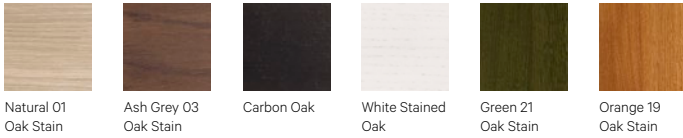

IN OPTION: CMHR foam (non fire)

MADE TO ORDER: Finishes and upholsteries, page 2

SPARE PARTS:

Felt glides recommended for all types of flooring. Possibility to change for slide glides in case carpet floors.

DOWNLOADS:

3D and DG files are available at alki.fr – images bank section.

DIMENSIONS :

Finishes

Wood

Natural 01 Oak Stain | Ash Grey 03 Oak Stain | Carbon Oak | White Stained Oak | Green 21 Oak Stain | Orange 19 Oak Stain

Eco Leather

G1: Toronto | G2: Palma NF

Toronto White | Toronto Pearl | Toronto Birch | Toronto Cappuccino | Toronto Carob | Toronto Chestnut
 Toronto Cherry | Toronto Ashgrey | Toronto Cashmere | Toronto Mocca | Toronto Anthracite | Toronto Corn
 Palma NF Smoke | Palma NF Schwartz | Palma NF Baltic