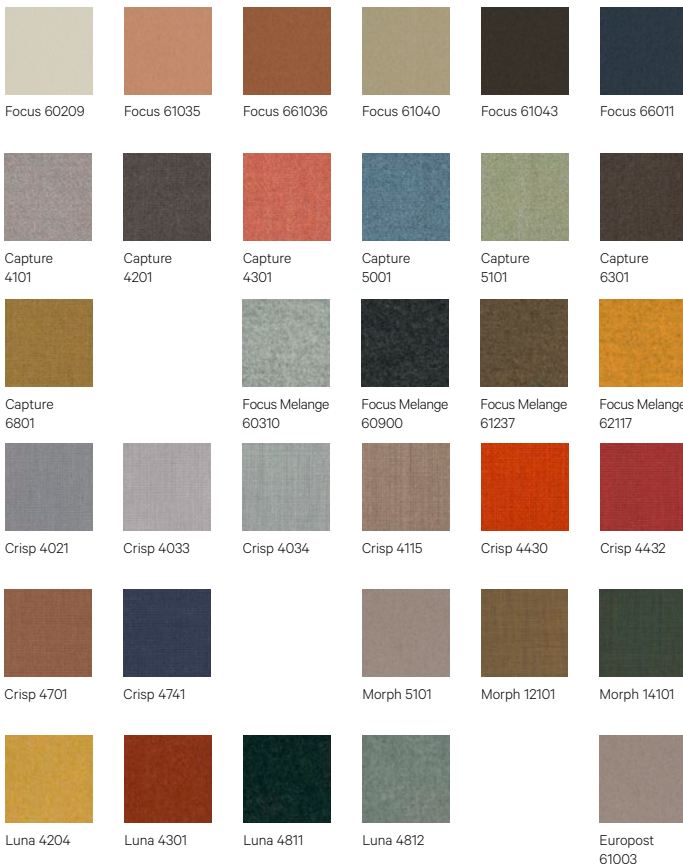

DOWNLOADS:

3D and DG files are available at alki.fr – images bank section.

DIMENSIONS :

Finishes

Wood

Natural 01 Oak Stain | Ash Grey 03 Oak Stain | Carbon Oak | White Stained Oak | Green 21 Oak Stain | Orange 19 Oak Stain

Eco Leather

G1: Toronto | G2: Palma NF

Toronto White | Toronto Pearl | Toronto Birch | Toronto Cappuccino | Toronto Carob | Toronto Chestnut
 Toronto Cherry | Toronto Ashgrey | Toronto Cashmere | Toronto Mocca | Toronto Anthracite | Toronto Corn
 Palma NF Smoke | Palma NF Schwartz | Palma NF Baltic

Fabrics by Gabriel

G1: Europost, Crisp, Capture, Focus | G2: Morph | G3: Luna, Focus M.

Focus 60209 | Focus 61035 | Focus 661036 | Focus 61040 | Focus 61043 | Focus 66011
 Capture 4101 | Capture 4201 | Capture 4301 | Capture 5001 | Capture 5101 | Capture 6301
 Capture 6801 | Focus Melange 60310 | Focus Melange 60900 | Focus Melange 61237 | Focus Melange 62117
 Crisp 4021 | Crisp 4033 | Crisp 4034 | Crisp 4115 | Crisp 4430 | Crisp 4432
 Crisp 4701 | Crisp 4741 | Morph 5101 | Morph 12101 | Morph 14101
 Luna 4204 | Luna 4301 | Luna 4811 | Luna 4812 | Europost 61003

Metal Frames

Black RAL 9004 | White RAL 9010 | Green RAL 6020 | Orange RAL 8001
 Oxide RT 8102 | Bronze EWA 02

Leather

G4: Gracia

Gracia 117 | Gracia 902 | Gracia 903 | Gracia 908 | Gracia 911
 Gracia 913 | Gracia 925 | Gracia 930 | Gracia 942 | Gracia 943
 Gracia 945 | Gracia 1967 | Gracia 1920