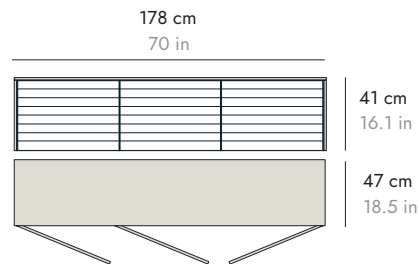

DETAILS. DETALLES

BED SIDE TABLES MESITAS DE NOCHE

SSX141

SSX142

METAL BASES ZÓCALOS

	H 6 cm - 2.3"	H 17 cm - 6.7"	H 29 cm - 11.4"	WALL BRACKET HERRAJE PARED

SIDEBOARDS 119 cm APARADORES 119 cm

SSX201

SSX202

SUSSEX

BY TERENCE WOODGATE, 2000

punt

SIDEBOARDS 119 cm APARADORES 119 cm

SSX231

METAL BASES ZÓCALOS

	H 6 cm - 2.3"	H 17 cm - 6.7"	H 29 cm - 11.4"	WALL BRACKET HERRAJE PARED
	110 cm 43.3 in 	116 cm 45.6 in 	116 cm 45.6 in 	

SIDEBOARDS 178 cm APARADORES 178 cm

SSX341 Slim

19,7 cm
7.76 in

SSX301

SSX302

SUSSEX

BY TERENCE WOODGATE, 2000

punt

SIDEBOARDS 178 cm APARADORES 178 cm

SSX331

METAL BASES ZÓCALOS

	H 6 cm - 2.3"	H 17 cm - 6.7"	H 29 cm - 11.4"	WALL BRACKET HERRAJE PARED
	167 cm 65.7 in 	175 cm 68.7 in 	175 cm 68.7 in 	

SIDEBOARDS 236 cm APARADORES 236 cm