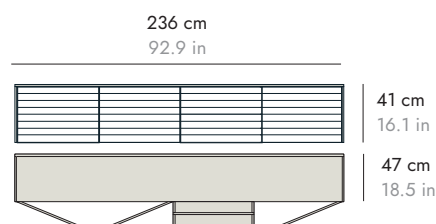

SUSSEX

BY TERENCE WOODGATE, 2000

punt

SIDEBOARDS 178 cm APARADORES 178 cm

SSX331

METAL BASES ZÓCALOS

	H 6 cm - 2.3"	H 17 cm - 6.7"	H 29 cm - 11.4"	WALL BRACKET HERRAJE PARED
	167 cm 65.7 in 	175 cm 68.7 in 	175 cm 68.7 in 	

SIDEBOARDS 236 cm APARADORES 236 cm

SSX441 Slim

SSX401

SSX402