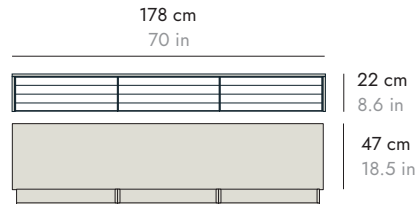

DETAILS. DETALLES

BED SIDE TABLES MESITAS DE NOCHE

SSX141

SSX142

METAL BASES ZÓCALOS

	H 6 cm - 2.3"	H 17 cm - 6.7"	H 29 cm - 11.4"	WALL BRACKET HERRAJE PARED

SIDEBOARDS 119 cm APARADORES 119 cm

SSX201

SSX202

SUSSEX

BY TERENCE WOODGATE, 2000

punt

SIDEBOARDS 119 cm APARADORES 119 cm

SSX231

METAL BASES ZÓCALOS

	H 6 cm - 2.3"	H 17 cm - 6.7"	H 29 cm - 11.4"	WALL BRACKET HERRAJE PARED
	110 cm 43.3 in 	116 cm 45.6 in 	116 cm 45.6 in 	

SIDEBOARDS 178 cm APARADORES 178 cm

SSX341 Slim

19,7 cm
7.76 in

SSX301

SSX302

SUSSEX

BY TERENCE WOODGATE, 2000

punt

SIDEBOARDS 178 cm APARADORES 178 cm

SSX331

METAL BASES ZÓCALOS

	H 6 cm - 2.3"	H 17 cm - 6.7"	H 29 cm - 11.4"	WALL BRACKET HERRAJE PARED
	167 cm 65.7 in 	175 cm 68.7 in 	175 cm 68.7 in 	

SIDEBOARDS 236 cm APARADORES 236 cm