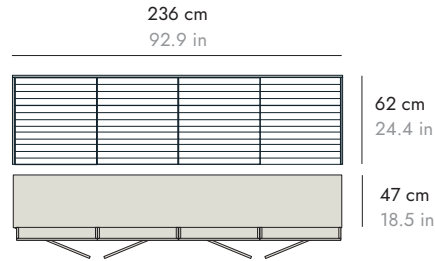

SIDEBOARDS 178 cm APARADORES 178 cm

SSX331

METAL BASES ZÓCALOS

	H 6 cm - 2.3"	H 17 cm - 6.7"	H 29 cm - 11.4"	WALL BRACKET HERRAJE PARED
	167 cm 65.7 in 	175 cm 68.7 in 	175 cm 68.7 in 	

SIDEBOARDS 236 cm APARADORES 236 cm

SSX441 Slim

SSX401

SSX402

SUSSEX

BY TERENCE WOODGATE, 2000

punt

SIDEBOARDS 119 cm APARADORES 119 cm

SSX431