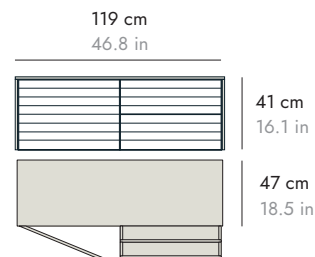

DETAILS. DETALLES

BED SIDE TABLES MESITAS DE NOCHE

SSX141

SSX142

METAL BASES ZÓCALOS

	H 6 cm - 2.3"	H 17 cm - 6.7"	H 29 cm - 11.4"	WALL BRACKET HERRAJE PARED

SIDEBOARDS 119 cm APARADORES 119 cm

SSX201

SSX202

SUSSEX

BY TERENCE WOODGATE, 2000

punt

SIDEBOARDS 119 cm APARADORES 119 cm

SSX231

METAL BASES ZÓCALOS

	H 6 cm - 2.3"	H 17 cm - 6.7"	H 29 cm - 11.4"	WALL BRACKET HERRAJE PARED
	110 cm 43.3 in 	116 cm 45.6 in 	116 cm 45.6 in 	

SIDEBOARDS 178 cm APARADORES 178 cm

SSX341 Slim

19,7 cm
7.76 in

SSX301

SSX302

SUSSEX

BY TERENCE WOODGATE, 2000

punt

SIDEBOARDS 178 cm APARADORES 178 cm

SSX331

METAL BASES ZÓCALOS

	H 6 cm - 2.3"	H 17 cm - 6.7"	H 29 cm - 11.4"	WALL BRACKET HERRAJE PARED
	167 cm 65.7 in 	175 cm 68.7 in 	175 cm 68.7 in 	

SIDEBOARDS 236 cm APARADORES 236 cm