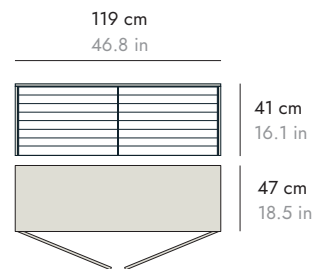

DETAILS. DETALLES

BED SIDE TABLES MESITAS DE NOCHE

SSX141

SSX142

METAL BASES ZÓCALOS

	H 6 cm - 2.3"	H 17 cm - 6.7"	H 29 cm - 11.4"	WALL BRACKET HERRAJE PARED

SIDEBOARDS 119 cm APARADORES 119 cm

SSX201

SSX202

SUSSEX

BY TERENCE WOODGATE, 2000

punt

SIDEBOARDS 119 cm APARADORES 119 cm

SSX231

METAL BASES ZÓCALOS

	H 6 cm - 2.3"	H 17 cm - 6.7"	H 29 cm - 11.4"	WALL BRACKET HERRAJE PARED
	110 cm 43.3 in 	116 cm 45.6 in 	116 cm 45.6 in 	

SIDEBOARDS 178 cm APARADORES 178 cm

SSX341 Slim

19,7 cm
7.76 in

SSX301

SSX302

SUSSEX

BY TERENCE WOODGATE, 2000

punt

SIDEBOARDS 178 cm APARADORES 178 cm

SSX331

METAL BASES ZÓCALOS

	H 6 cm - 2.3"	H 17 cm - 6.7"	H 29 cm - 11.4"	WALL BRACKET HERRAJE PARED
	167 cm 65.7 in 	175 cm 68.7 in 	175 cm 68.7 in 	

SIDEBOARDS 236 cm APARADORES 236 cm