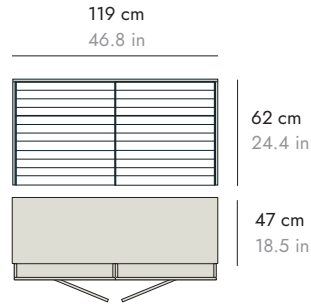

DETAILS. DETALLES

BED SIDE TABLES MESITAS DE NOCHE

SSX141

SSX142

METAL BASES ZÓCALOS

	H 6 cm - 2.3"	H 17 cm - 6.7"	H 29 cm - 11.4"	WALL BRACKET HERRAJE PARED

SIDEBOARDS 119 cm APARADORES 119 cm

SSX201

SSX202

SUSSEX

BY TERENCE WOODGATE, 2000

punt

SIDEBOARDS 119 cm APARADORES 119 cm

SSX231

METAL BASES ZÓCALOS

	H 6 cm - 2.3"	H 17 cm - 6.7"	H 29 cm - 11.4"	WALL BRACKET HERRAJE PARED
	110 cm 43.3 in 	116 cm 45.6 in 	116 cm 45.6 in 	

SIDEBOARDS 178 cm APARADORES 178 cm

SSX341 Slim

19,7 cm
7.76 in

SSX301

SSX302

SUSSEX

BY TERENCE WOODGATE, 2000

punt

SIDEBOARDS 178 cm APARADORES 178 cm

SSX331

METAL BASES ZÓCALOS

	H 6 cm - 2.3"	H 17 cm - 6.7"	H 29 cm - 11.4"	WALL BRACKET HERRAJE PARED
	167 cm 65.7 in 	175 cm 68.7 in 	175 cm 68.7 in 	

SIDEBOARDS 236 cm APARADORES 236 cm