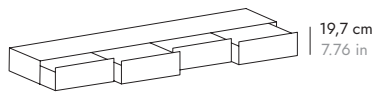

METAL BASES ZÓCALOS

	H 6 cm - 2.3"	H 17 cm - 6.7"	H 29 cm - 11.4"	WALL BRACKET HERRAJE PARED
	167 cm 65.7 in 	175 cm 68.7 in 	175 cm 68.7 in 	

SIDEBOARDS 236 cm APARADORES 236 cm

SSX441 Slim