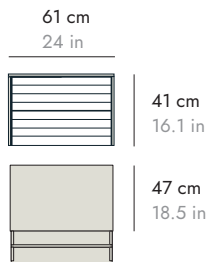

DETAILS. DETALLES

BED SIDE TABLES MESITAS DE NOCHE

SSX141

SSX142

METAL BASES ZÓCALOS

	H 6 cm - 2.3"	H 17 cm - 6.7"	H 29 cm - 11.4"	WALL BRACKET HERRAJE PARED

SIDEBOARDS 119 cm APARADORES 119 cm

SSX201

SSX202

SUSSEX

BY TERENCE WOODGATE, 2000

punt

SIDEBOARDS 119 cm APARADORES 119 cm

SSX231

METAL BASES ZÓCALOS

	H 6 cm - 2.3"	H 17 cm - 6.7"	H 29 cm - 11.4"	WALL BRACKET HERRAJE PARED
	110 cm 43.3 in 	116 cm 45.6 in 	116 cm 45.6 in 	

SIDEBOARDS 178 cm APARADORES 178 cm

SSX341 Slim

19,7 cm
7.76 in

SSX301

SSX302

SUSSEX

BY TERENCE WOODGATE, 2000

punt

SIDEBOARDS 178 cm APARADORES 178 cm

SSX331

METAL BASES ZÓCALOS

	H 6 cm - 2.3"	H 17 cm - 6.7"	H 29 cm - 11.4"	WALL BRACKET HERRAJE PARED
	167 cm 65.7 in 	175 cm 68.7 in 	175 cm 68.7 in 	

SIDEBOARDS 236 cm APARADORES 236 cm