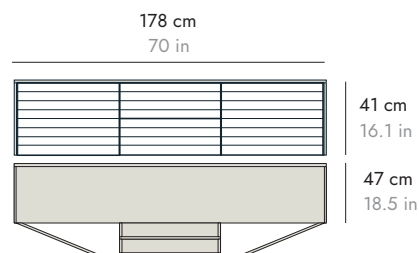

DETAILS. DETALLES

BED SIDE TABLES MESITAS DE NOCHE

SSX141

SSX142

METAL BASES ZÓCALOS

	H 6 cm - 2.3"	H 17 cm - 6.7"	H 29 cm - 11.4"	WALL BRACKET HERRAJE PARED

SIDEBOARDS 119 cm APARADORES 119 cm

SSX201

SSX202

SUSSEX

BY TERENCE WOODGATE, 2000

punt

SIDEBOARDS 119 cm APARADORES 119 cm

SSX231

METAL BASES ZÓCALOS

	H 6 cm - 2.3"	H 17 cm - 6.7"	H 29 cm - 11.4"	WALL BRACKET HERRAJE PARED
	110 cm 43.3 in 	116 cm 45.6 in 	116 cm 45.6 in 	

SIDEBOARDS 178 cm APARADORES 178 cm

SSX341 Slim

19,7 cm
7.76 in

SSX301

SSX302

SUSSEX

BY TERENCE WOODGATE, 2000

punt

SIDEBOARDS 178 cm APARADORES 178 cm

SSX331

METAL BASES ZÓCALOS

	H 6 cm - 2.3"	H 17 cm - 6.7"	H 29 cm - 11.4"	WALL BRACKET HERRAJE PARED
	167 cm 65.7 in 	175 cm 68.7 in 	175 cm 68.7 in 	

SIDEBOARDS 236 cm APARADORES 236 cm