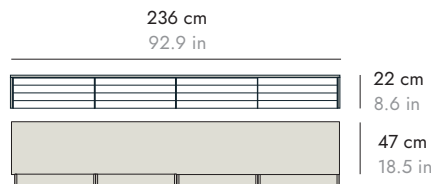

METAL BASES ZÓCALOS

	H 6 cm - 2.3"	H 17 cm - 6.7"	H 29 cm - 11.4"	WALL BRACKET HERRAJE PARED
	167 cm 65.7 in 	175 cm 68.7 in 	175 cm 68.7 in 	

SIDEBOARDS 236 cm APARADORES 236 cm

SSX441 Slim