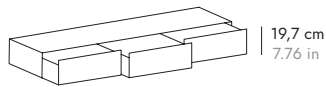

DETAILS. DETALLES

BED SIDE TABLES MESITAS DE NOCHE

SSX141

SSX142

METAL BASES ZÓCALOS

	H 6 cm - 2.3"	H 17 cm - 6.7"	H 29 cm - 11.4"	WALL BRACKET HERRAJE PARED

SIDEBOARDS 119 cm APARADORES 119 cm

SSX201

SSX202

SUSSEX

BY TERENCE WOODGATE, 2000

punt

SIDEBOARDS 119 cm APARADORES 119 cm

SSX231

METAL BASES ZÓCALOS

	H 6 cm - 2.3"	H 17 cm - 6.7"	H 29 cm - 11.4"	WALL BRACKET HERRAJE PARED
	110 cm 43.3 in 	116 cm 45.6 in 	116 cm 45.6 in 	

SIDEBOARDS 178 cm APARADORES 178 cm

SSX341 Slim

19,7 cm
7.76 in

SSX301

SSX302

SUSSEX

BY TERENCE WOODGATE, 2000

punt

SIDEBOARDS 178 cm APARADORES 178 cm

SSX331

METAL BASES ZÓCALOS

	H 6 cm - 2.3"	H 17 cm - 6.7"	H 29 cm - 11.4"	WALL BRACKET HERRAJE PARED
	167 cm 65.7 in 	175 cm 68.7 in 	175 cm 68.7 in 	

SIDEBOARDS 236 cm APARADORES 236 cm