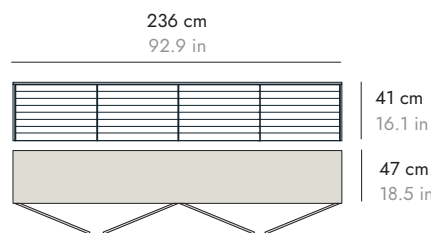

SUSSEX

BY TERENCE WOODGATE, 2000

punt

SIDEBOARDS 178 cm APARADORES 178 cm

SSX331

METAL BASES ZÓCALOS

	H 6 cm - 2.3"	H 17 cm - 6.7"	H 29 cm - 11.4"	WALL BRACKET HERRAJE PARED
	167 cm 65.7 in 	175 cm 68.7 in 	175 cm 68.7 in 	

SIDEBOARDS 236 cm APARADORES 236 cm

SSX441 Slim

SSX401

SSX402