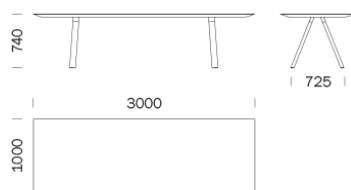

Arki-Table rectangular version with legs in solid oak, extruded aluminium frame and solid laminate top. Finishes: white or black.

Options: top available with cable management.

DIMENSIONS:

2000x1000x740h, 2400x1000/1200x740h,
3000x1000/1200x740h