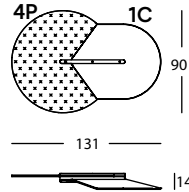

315.F.410C
BEETLE CONFIG. 410C

315.F.410C
0,14 m² / 1 Pack. / 100 kg

315.3A.4P
BEETLE PANEL 4 PLANO
BEETLE PANEL 4: FLAT
BEETLE PANNEAU 4: PLAT

315.3A.1C
BEETLE PANEL 1 CONCAVO
BEETLE PANEL 1: CONCAVE
BEETLE PANNEAU 1: CONCAVE

315.3H.C
BEETLE SOPORTE C
BEETLE SUPPORT C
BEETLE SUPPORT C