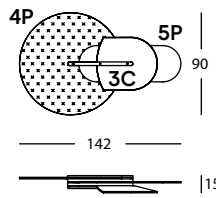

315.F.453E
BEETLE CONFIG. 453E

315.F.453E
0,14 m² / 1 Pack. / 10,9 kg

315.3A.4P
BEETLE PANEL 4 PLANO
BEETLE PANEL 4: FLAT
BEETLE PANNEAU 4: PLAT

315.3A.5P
BEETLE PANEL 5 PLANO
BEETLE PANEL 5: FLAT
BEETLE PANNEAU 5: PLAT

315.3A.3C
BEETLE PANEL 3 CONCAVO
BEETLE PANEL 3: CONCAVE
BEETLE PANNEAU 3: CONCAVE

315.3H.E
BEETLE SOPORTE E
BEETLE SUPPORT E
BEETLE SUPPORT E