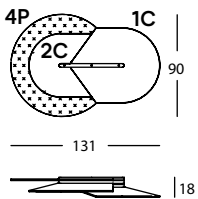

315.F.421F
BEETLE CONFIG. 421F

315.F.421F
0,14 m² / 1 Pack. / 11,4 kg

315.3A.4P
BEETLE PANEL 4 PLANO
BEETLE PANEL 4: FLAT
BEETLE PANNEAU 4: PLAT

315.3A.2C
BEETLE PANEL 2 CONCAVO
BEETLE PANEL 2: CONCAVE
BEETLE PANNEAU 2: CONCAVE

315.3A.1C
BEETLE PANEL 1 CONCAVO
BEETLE PANEL 1: CONCAVE
BEETLE PANNEAU 1: CONCAVE

315.3H.F
BEETLE SOPORTE F
BEETLE SUPPORT F
BEETLE SUPPORT F