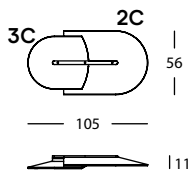

315.F.230B
BEETLE CONFIG. 230B

315.F.230B
0,09 m² / 1 Pack. / 73 kg

315.3A.2C
BEETLE PANEL 2 CONCAVO
BEETLE PANEL 2: CONCAVE
BEETLE PANNEAU 2: CONCAVE

315.3A.3C
BEETLE PANEL 3 CONCAVO
BEETLE PANEL 3: CONCAVE
BEETLE PANNEAU 3: CONCAVE

315.3H.B
BEETLE SOPORTE B
BEETLE SUPPORT B
BEETLE SUPPORT B

315.3A.3C
BEETLE PANEL 3 CONCAVO
BEETLE PANEL 3: CONCAVE
BEETLE PANNEAU 3: CONCAVE

315.3H.D
BEETLE SOPORTE D
BEETLE SUPPORT D
BEETLE SUPPORT D