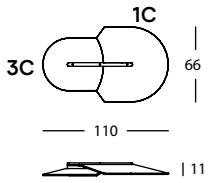

## CUIR

- Non disponible.

BEETLE by Mut, 2017

**315.F.130B**  
BEETLE CONFIG. 130B

**315.F.130B**  
0,09 m<sup>2</sup> / 1 Pack. / 74 kg

**315.3A.1C**  
BEETLE PANEL 1 CONCAVO  
BEETLE PANEL 1: CONCAVE  
BEETLE PANNEAU 1: CONCAVE