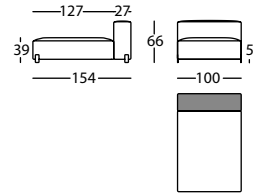

31714.LR

MOUSSE CHAISE 100X154
MOUSSE CHAISE 100X154
MOUSSE CHAISE 100X154

1,02 m³ / 1 Pack. / 491 kg