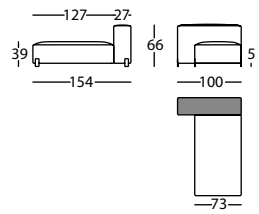

31714.LR.I

MOUSSE CHAISE 100X154 IZDO ASIENTO 73
MOUSSE CHAISE 100X154 LEFT SEAT 73
MOUSSE CHAISE 100X154 GAUCHE ASSISE 73

1,02 m³ / 1 Pack. / 46,7 kg