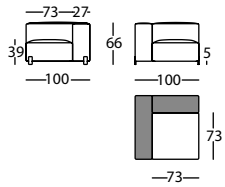

MOUSSE by Rafa García, 2018

Ángulos rectos / Straight corner / Angle Carre

317.16.LL

MOUSSE ANGULO RECTO 100X100
MOUSSE STRAIGHT CORNER 100X100
MOUSSE ANGLE CARRE 100X100

0,67 m³ / 1 Pack. / 48,0 kg