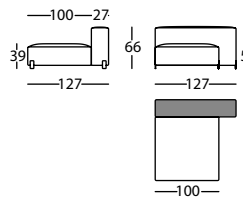

31714.NN.D

MOUSSE CHAISE 127X127 DCHO ASIENTO 100
MOUSSE CHAISE 127X127 RIGHT SEAT 100
MOUSSE CHAISE 127X127 DROIT ASSISE 100

1,07 m³ / 1 Pack. / 47,6 kg