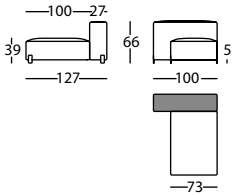

0,62 m³ / 1 Pack. / 35,4 kg

317.14.LN

MOUSSE CHAISE 100X127
MOUSSE CHAISE 100X127
MOUSSE CHAISE 100X127

0,85 m³ / 1 Pack. / 43,2 kg

317.14.LN.D

MOUSSE CHAISE 100X127 DCHO ASIENTO 73
MOUSSE CHAISE 100X127 RIGHT SEAT 73
MOUSSE CHAISE 100X127 DROIT ASSISE 73

0,85 m³ / 1 Pack. / 39,8 kg

317.14.LN.I

MOUSSE CHAISE 100X127 IZDO ASIENTO 73
MOUSSE CHAISE 100X127 LEFT SEAT 73
MOUSSE CHAISE 100X127 GAUCHE ASSISE 73

0,85 m³ / 1 Pack. / 39,8 kg

317.14.NN

MOUSSE CHAISE 127X127
MOUSSE CHAISE 127X127
MOUSSE CHAISE 127X127