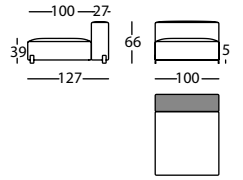

31714.LN

MOUSSE CHAISE 100X127
MOUSSE CHAISE 100X127
MOUSSE CHAISE 100X127

0,85 m³ / 1 Pack. / 43,2 kg