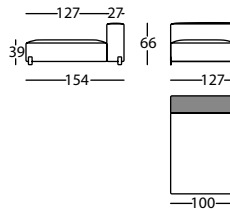

31714.NR.D

MOUSSE CHAISE 127X154 DCHO ASIENTO 100
MOUSSE CHAISE 127X154 RIGH SEAT 100
MOUSSE CHAISE 127X154 DROIT ASSISE 100

1,29 m³ / 1 Pack. / 53,6 kg