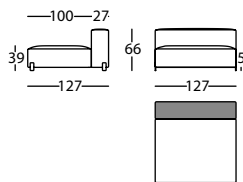

31714.NN

MOUSSE CHAISE 127X127
MOUSSE CHAISE 127X127
MOUSSE CHAISE 127X127

1,07 m³ / 1 Pack. / 51,0 kg