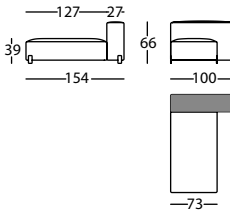

31714.HR

MOUSSE CHAISE 73X154
MOUSSE CHAISE 73X154
MOUSSE CHAISE 73X154

0,75 m³ / 1 Pack. / 421 kg

31714.LR

MOUSSE CHAISE 100X154
MOUSSE CHAISE 100X154
MOUSSE CHAISE 100X154

1,02 m³ / 1 Pack. / 491 kg

31714.LR.D

MOUSSE CHAISE 100X154 DCHO ASIENTO 73
MOUSSE CHAISE 100X154 RIGHT SEAT 73
MOUSSE CHAISE 100X154 DROIT ASSISE 73

1,02 m³ / 1 Pack. / 46,7 kg

31714.LR.I

MOUSSE CHAISE 100X154 IZDO ASIENTO 73
MOUSSE CHAISE 100X154 LEFT SEAT 73
MOUSSE CHAISE 100X154 GAUCHE ASSISE 73