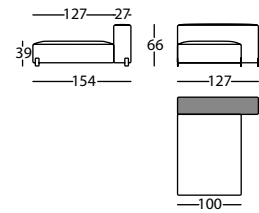

31714.NR.D

MOUSSE CHAISE 127X154 DCHO ASIENTO 100
MOUSSE CHAISE 127X154 RIGTH SEAT 100
MOUSSE CHAISE 127X154 DROIT ASSISE 100

1,29 m³ / 1 Pack. / 53,6 kg