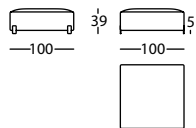

317.15.LL

MOUSSE PUF 100X100
MOUSSE POUF 100X100
MOUSSE POUF 100X100

0,42 m³ / 1 Pack. / 24,0 kg