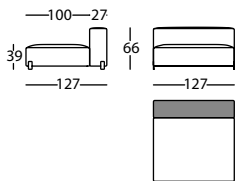

0,62 m³ / 1 Pack. / 35,4 kg

317.14.LN

MOUSSE CHAISE 100X127
MOUSSE CHAISE 100X127
MOUSSE CHAISE 100X127

0,85 m³ / 1 Pack. / 43,2 kg

317.14.LN.D

MOUSSE CHAISE 100X127 DCHO ASIENTO 73
MOUSSE CHAISE 100X127 RIGHT SEAT 73
MOUSSE CHAISE 100X127 DROIT ASSISE 73

0,85 m³ / 1 Pack. / 39,8 kg

317.14.LN.I

MOUSSE CHAISE 100X127 IZDO ASIENTO 73
MOUSSE CHAISE 100X127 LEFT SEAT 73
MOUSSE CHAISE 100X127 GAUCHE ASSISE 73

0,85 m³ / 1 Pack. / 39,8 kg

317.14.NN

MOUSSE CHAISE 127X127
MOUSSE CHAISE 127X127
MOUSSE CHAISE 127X127