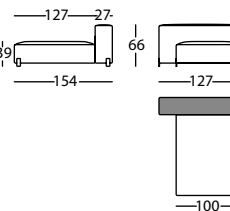

31714.NR.I

MOUSSE CHAISE 127X154 IZDO ASIENTO 100
MOUSSE CHAISE 127X154 LEFT SEAT 100
MOUSSE CHAISE 127X154 GAUCHE ASSISE 100

1,29 m³ / 1 Pack. / 53,6 kg

	31713.BB1.I	31713.BB1.D	31713.BB2.I	31713.BB2.D	31713.BB3.I	31713.BB3.D
	—		—		—	
		—		—		—
	—		—		—	
		—		—		—