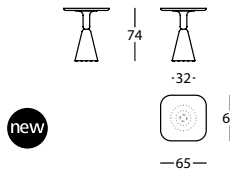

363.74.GGH.FR

PION FRESNO MESA 65X65X74
PION ASH TABLE 65X65X74
PION FRÈNE TABLE 65X65X74

0,21 m³ / 2 Pack. / 39,0 kg