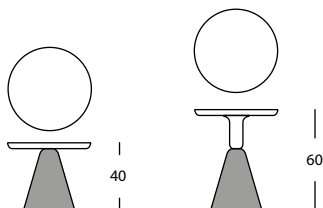

363.48

PION BANQUETA D32X43
PION STOOL D32X43
PION TABOURET D32X43

0,07 m³ / 1 Pack. / 9,0 kg

 new

PION by Ionna Vautrin, 2013

PION TILO

Tapa torneada / Turned top / Plateau galbé

ACABADOS / FINISHES / FINITIONS