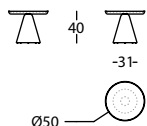

363.71.FE.TI

PION TILO MESITA D50X40
PION LINDEN TABLE D50X40
PION TILLEUL TABLE D50X40

0,12 m³ / 2 Pack. / 15,0 kg