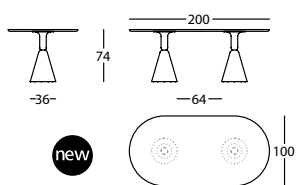

0,24 m³ / 2 Pack. / 43,5 kg

363.74.KH.FR

PION FRESNO MESA D90X74
PION ASH TABLE D90X74
PION FRÈNE TABLE D90X74

0,24 m³ / 2 Pack. / 40,5 kg

363.74.LH.FR

PION FRESNO MESA D100X74
PION ASH TABLE D100X74
PION FRÈNE TABLE D100X74

0,27 m³ / 2 Pack. / 43,5 kg

363.74.NH.FR

PION FRESNO MESA D120X74
PION ASH TABLE D120X74
PION FRÈNE TABLE D120X74

0,32 m³ / 2 Pack. / 53,5 kg

363.74.RH.FR

PION FRESNO MESA D150X74
PION ASH TABLE D150X74
PION FRÈNE TABLE D150X74

0,40 m³ / 2 Pack. / 67,0 kg

PION by Ionna Vautrin, 2013

363.74.WLH.FR

PION FRESNO MESA 200X100X74
 PION ASH TABLE 200X100X74
 PION FRÈNE TABLE 200X100X74

0,51 m³ / 3 Pack. / 91,0 kg

363.74.Z1LH.FR

PION FRESNO MESA 240X100X74
 PION ASH TABLE 240X100X74
 PION FRÈNE TABLE 240X100X74