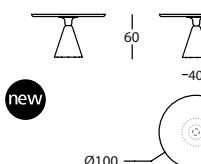

363.74.LG.FR

PION FRESNO MESA D100X60
PION ASH TABLE D100X60
PION FRÈNE TABLE D100X60

0,21 m³ / 2 Pack. / 42,0 kg