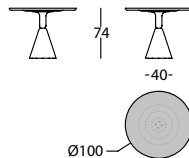

363.74.LH.A6

PION PETRA MESA D100X74
PION PETRA TABLE D100X74
PION PETRA TABLE D100X74

0,29 m³ / 2 Pack. / 95,0 kg