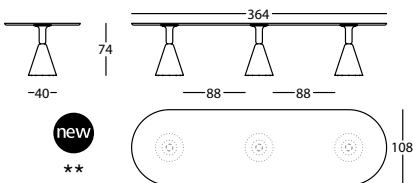

363.74.Z94LH.FR

PION FRESNO MESA CONFERENCIA 364X108X74
PION ASH CONFERENCE TABLE 364X108X74
PION FRÈNE TABLE DE CONFÉRENCE 364X108X74

0,97 m³ / 4 Pack. / 203,0 kg

363.3P.A

PION PASACABLE REDONDO D9
PION ROUND GROMMET
PION PASSE-CABLE ROND

- m³ / - Pack. / - kg

Ejemplo de colocación de pasacables. / Example placement of grommets. / Exemple de placement de passe-cable.

PASA-CABLES CIRCULAR: POR FAVOR, INDIQUE CON UN DIBUJO LA CANTIDAD Y UBICACIÓN DESEADA.
ROUND GROMMET FITTED DURING THE MANUFACTURING PROCESS. PLEASE INDICATE THE POSITION AND QUANTITY REQUIRED IN A PLAN WHEN ORDERING.
PASSE-CABLE CIRCULAIRE: MERCI D'INDIQUER AVEC UN SCHÉMA LA QUANTITÉ ET LA PLACEMENT EXACT DÉSIRÉ.