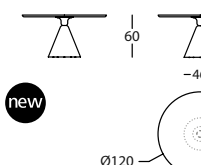

363.74.NG.FR

PION FRESNO MESA D120X60
PION ASH TABLE D120X60
PION FRÈNE TABLE D120X60

0,26 m³ / 2 Pack. / 52,0 kg