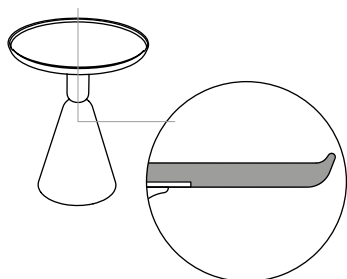

363.48

PION BANQUETA D32X43
PION STOOL D32X43
PION TABOURET D32X43

0,07 m³ / 1 Pack. / 9,0 kg

 new

PION by Ionna Vautrin, 2013

PION TILO

Tapa torneada / Turned top / Plateau galbé

ACABADOS / FINISHES / FINITIONS