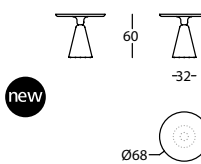

363.74.GG.FR

PION FRESNO MESA D68X60
PION ASH TABLE D68X60
PION FRÈNE TABLE D68X60

0,15 m³ / 2 Pack. / 34,0 kg