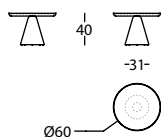

363.71.GE.TI

PION TILO MESITA D60X40
PION LINDEN TABLE D60X40
PION TILLEUL TABLE D60X40

0,12 m³ / 2 Pack. / 16,0 kg