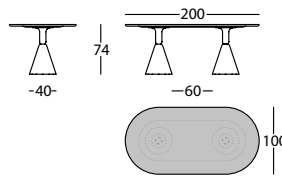

363.74.WLH.A6

PION PETRA MESA 200X100X74
PION PETRA TABLE 200X100X74
PION PETRA TABLE 200X100X74

0,57 m³ / 3 Pack. / 187,0 kg