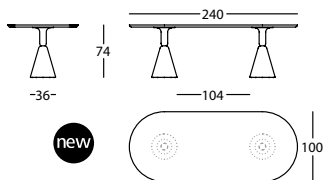

0,27 m³ / 2 Pack. / 43,5 kg

363.74.NH.FR

PION FRESNO MESA D120X74
PION ASH TABLE D120X74
PION FRÈNE TABLE D120X74

0,32 m³ / 2 Pack. / 53,5 kg

363.74.RH.FR

PION FRESNO MESA D150X74
PION ASH TABLE D150X74
PION FRÈNE TABLE D150X74

0,40 m³ / 2 Pack. / 67,0 kg

PION by Ionna Vautrin, 2013

363.74.WLH.FR

PION FRESNO MESA 200X100X74
 PION ASH TABLE 200X100X74
 PION FRÈNE TABLE 200X100X74

0,51 m³ / 3 Pack. / 91,0 kg

363.74.Z1LH.FR

PION FRESNO MESA 240X100X74
 PION ASH TABLE 240X100X74
 PION FRÈNE TABLE 240X100X74