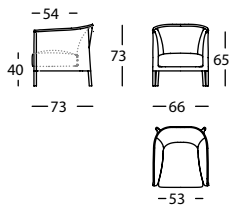

TECHNICAL SPECIFICATIONS

FABRIC AND LEATHER

- Fixed covers on the structure with removable cushion covers.
- Wooden structure fitted with 60mm elastic webbing on the arms and back covered in polyurethane foam of varying densities.
- Seat fitted with 12mm MDF.
- Seat cushion: polyurethane foam with FiberDream (feather touch microfiber) quilting.
- Legs: stained oak with glides for smooth or delicate surfaces fitted as standard. Glides for abrasive floors and carpets are also available (indicate on the order).
- Two-lobed cushion: polyester fibre interior.

CARACTERISTIQUES TECHNIQUES

TISSU ET CUIR

- Structure fixe, coussin déhoussable.
- Structure en bois, avec des sangles élastiques de 60 mm, dos et accoudoirs, recouverte de mousse de polyuréthane de densité différenciée.
- Châssis d'assise: panneau de MDF 12mm.
- Coussin d'assise en mousse de polyuréthane et recouvert d'une housse en coton matelassée avec FiberDream (microfibre touché plume).
- Pieds: chêne teinté avec patin antiglisse pour sols lisses et délicats (par défaut) ou pour sols abrasifs et moquettes (à spécifier sur la commande).
- Coussin décoratif: intérieur en fibre de polyester.