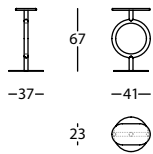

TOTEM by Sylvain Willenz, 2020

353.46.G

TOTEM TABURETE 67
TOTEM STOOL 67
TOTEM TABOURET 67

0,14 m³ / 1 Pack. / 11,4 kg