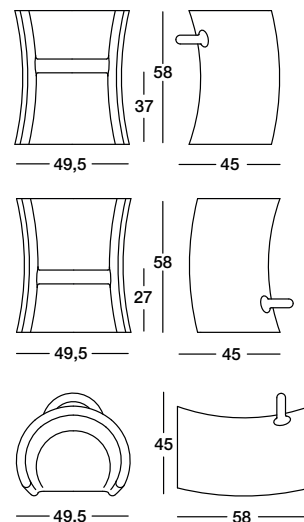

Trioli

Design Eero Aarnio, 2005

Children's chair, suitable for outdoor use.

In polyethylene. Two different seat heights. It can also be used as a rocker.

9401.80.00

0,14 m³

7,70 kg

Art. nr.